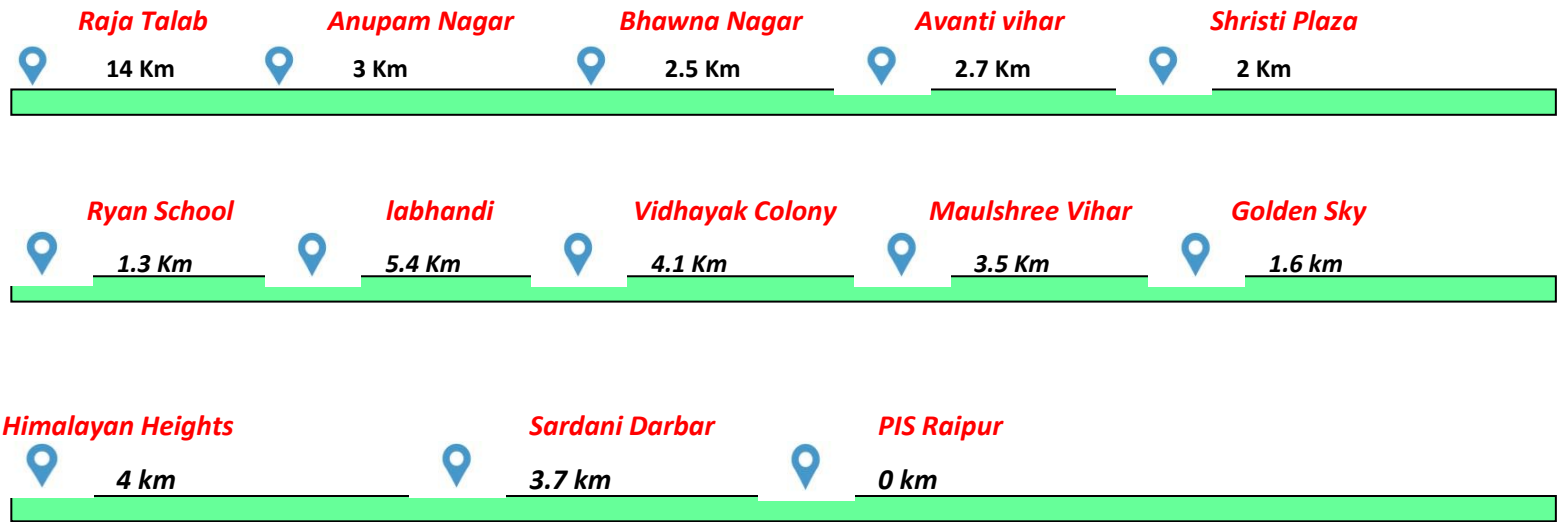

## SCHOOL BUS ROUTE CHART

**P1**  
Abhanpur, Raipur

**P2**  
Amlidih,  
Housing board

**P3**  
Amlidih

**P4**  
Fafadih, Devendra Nagar

**P5**  
Kamal Vihar,  
Changorabhata

**P6**  
Sadar bazaar,  
Tikrapara

**P7**  
Mana, Jora

**P8**  
DDU Nagar,  
Samta Colony