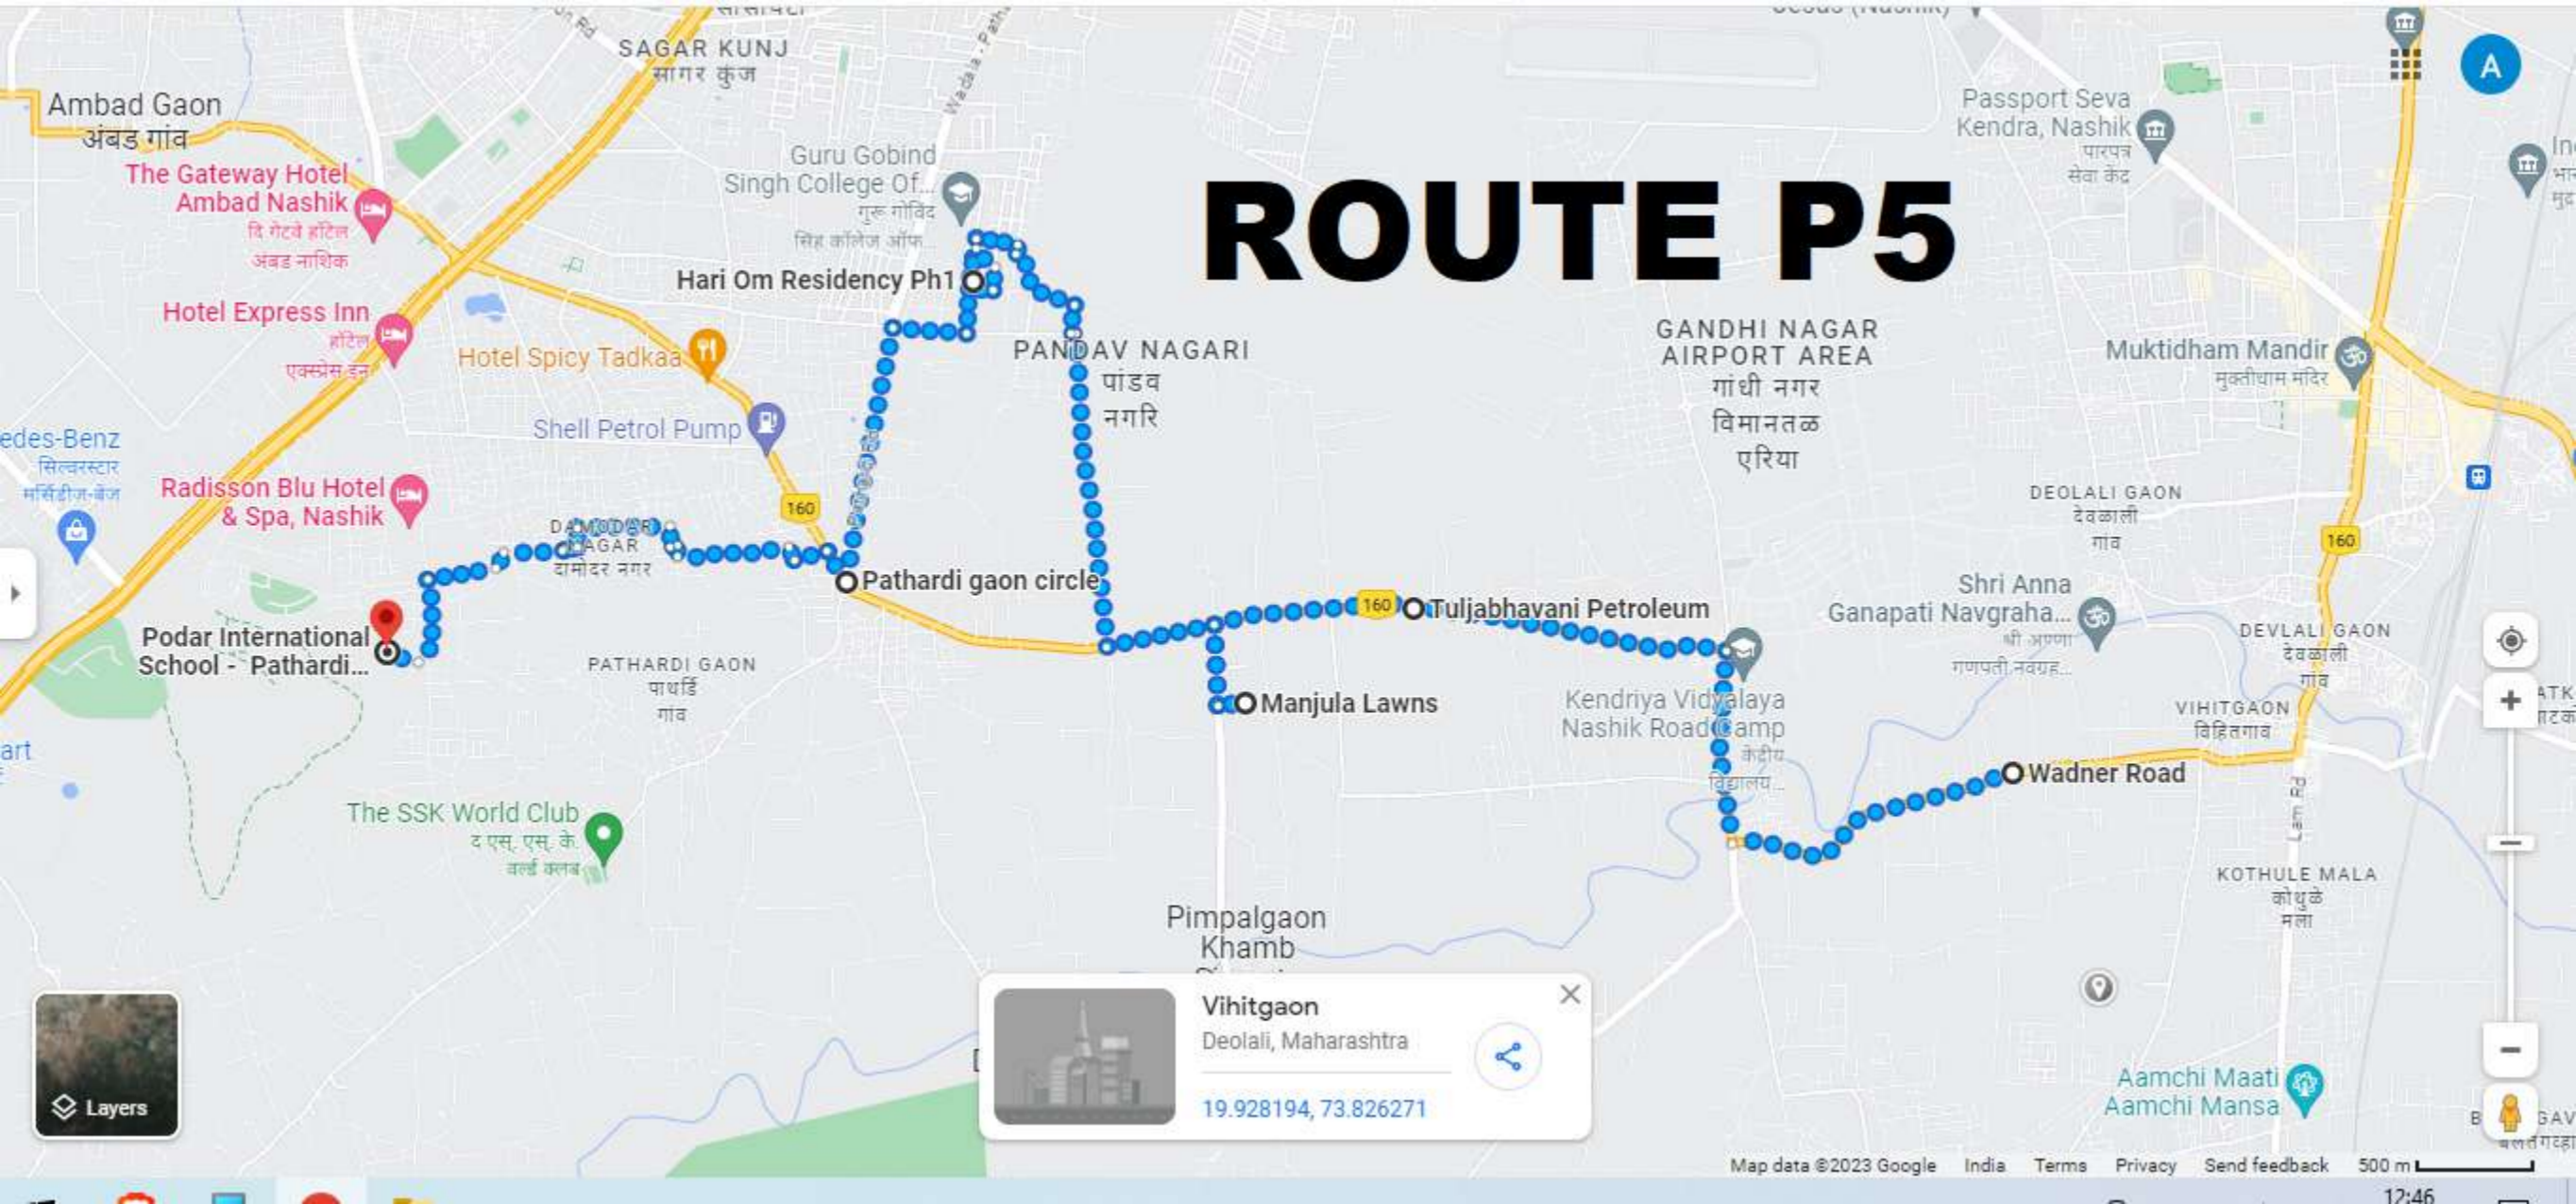

ROUTE P5

Vihitgaon
Deolali, Maharashtra
19.928194, 73.826271