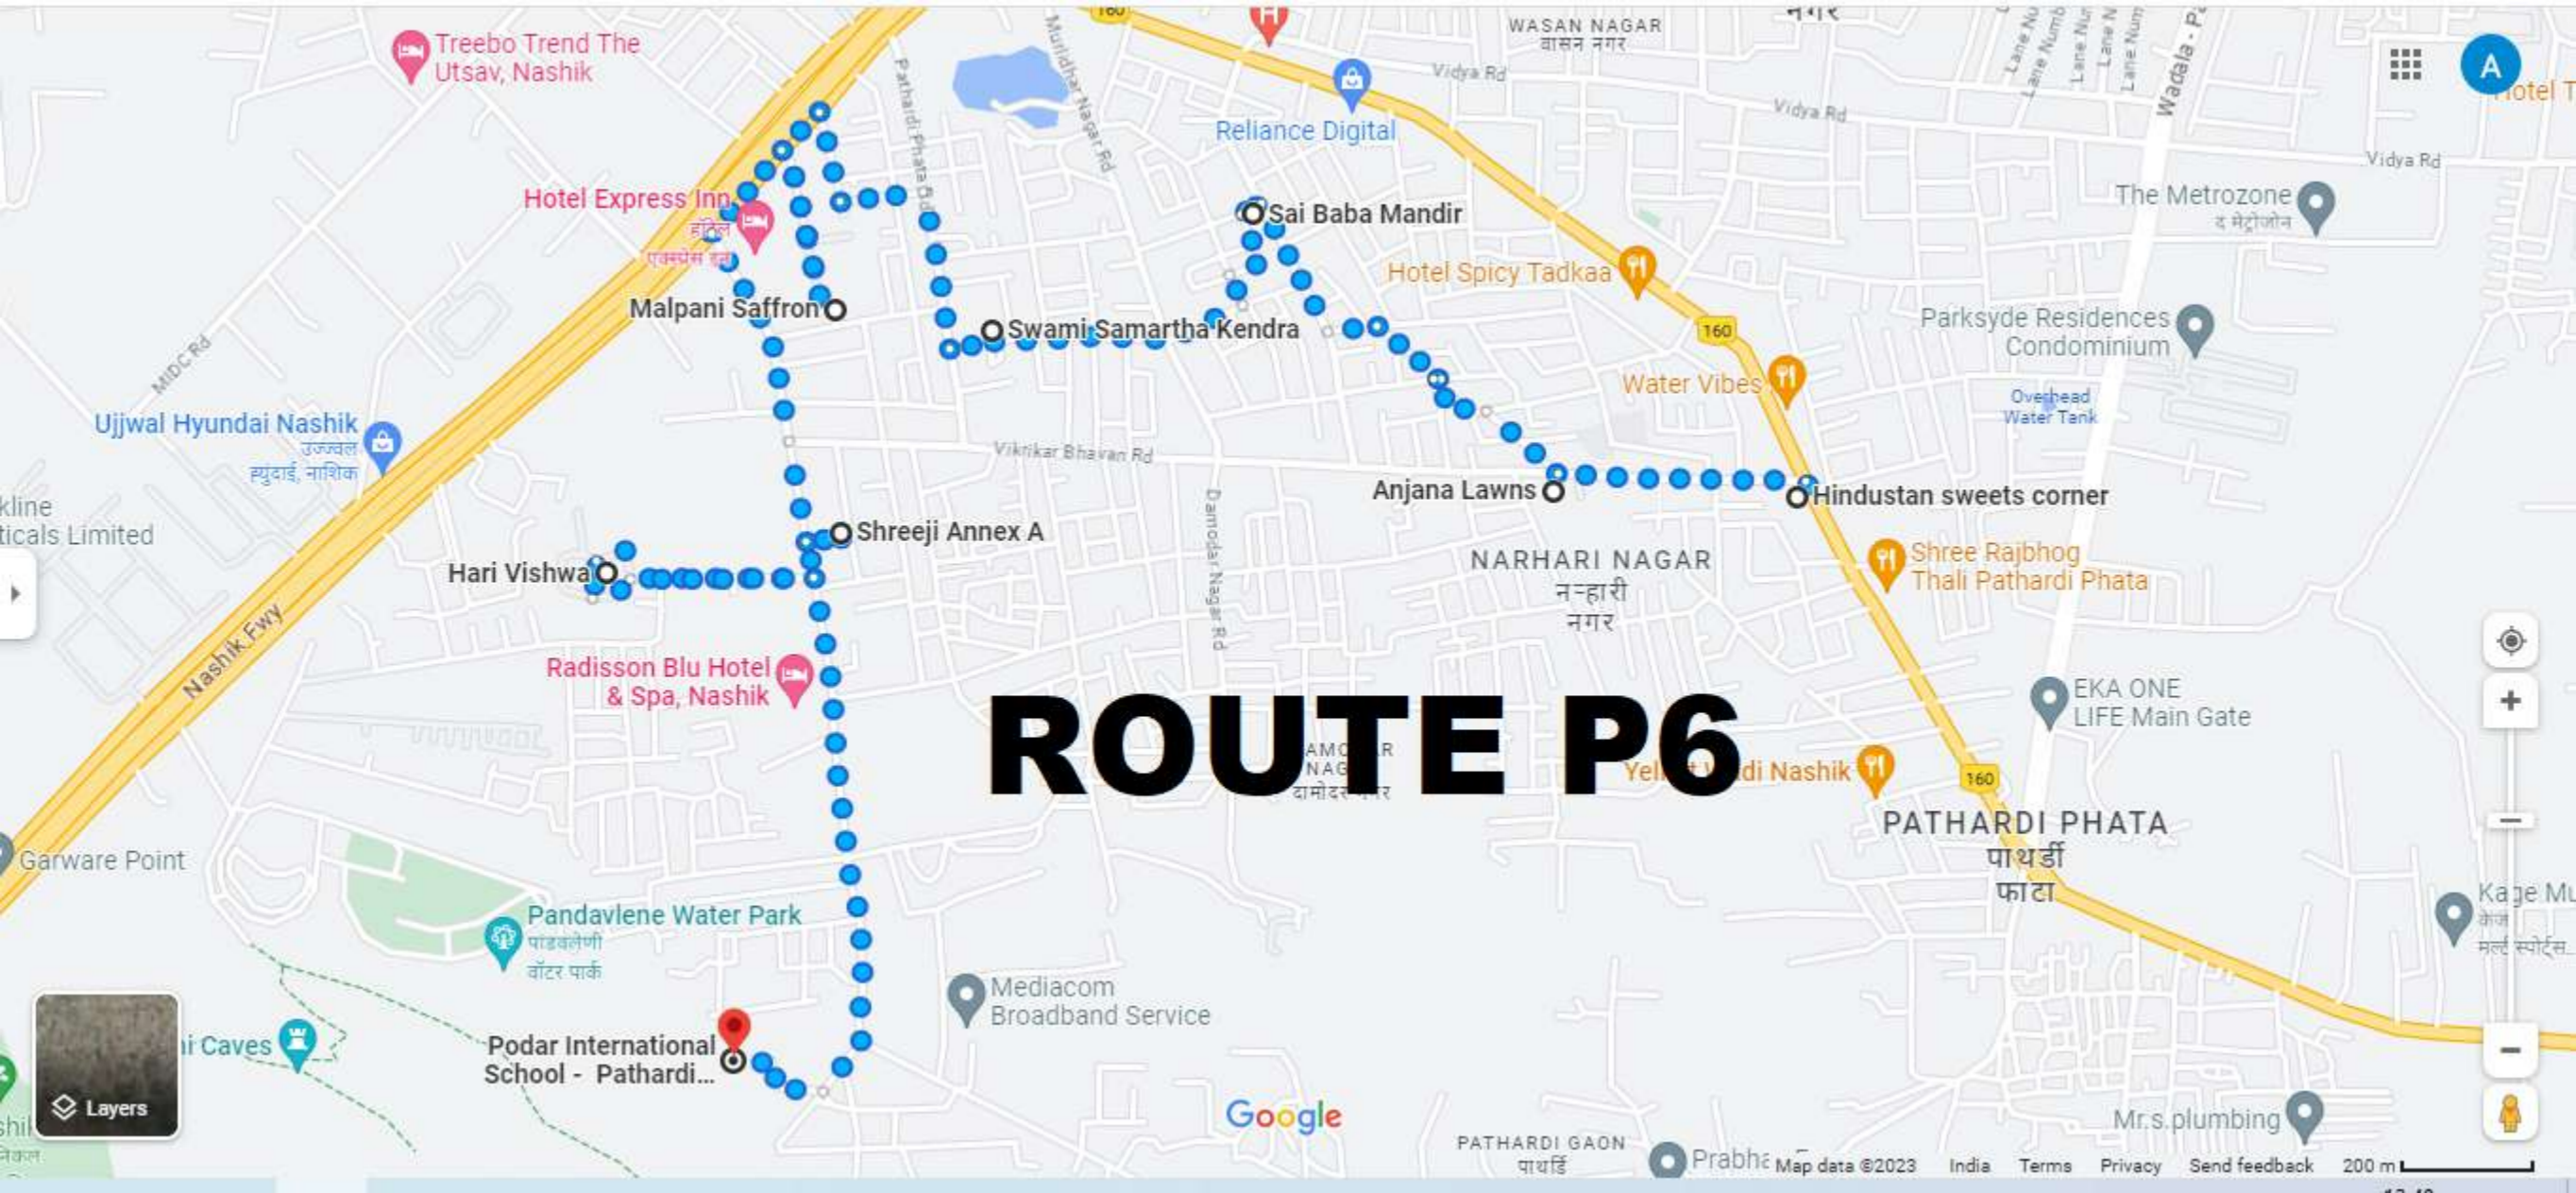

ROUTE P6

Treebo Trend The Utsav, Nashik

Hotel Express Inn

Malpani Saffron

Swami Samartha Kendra

Sai Baba Mandir

Anjana Lawns

Hindustan sweets corner

Hari Vishwa

Shreeji Annex A

Radisson Blu Hotel & Spa, Nashik

NARHARI NAGAR
न-हारी नगर

PATHARDI PHATA
पाथर्डी फाटा

Podar International School - Pathardi...

Mediacom Broadband Service

Google

PATHARDI GAON
पाथर्डी

Prabha Map data ©2023

India Terms Privacy Send feedback

200 m