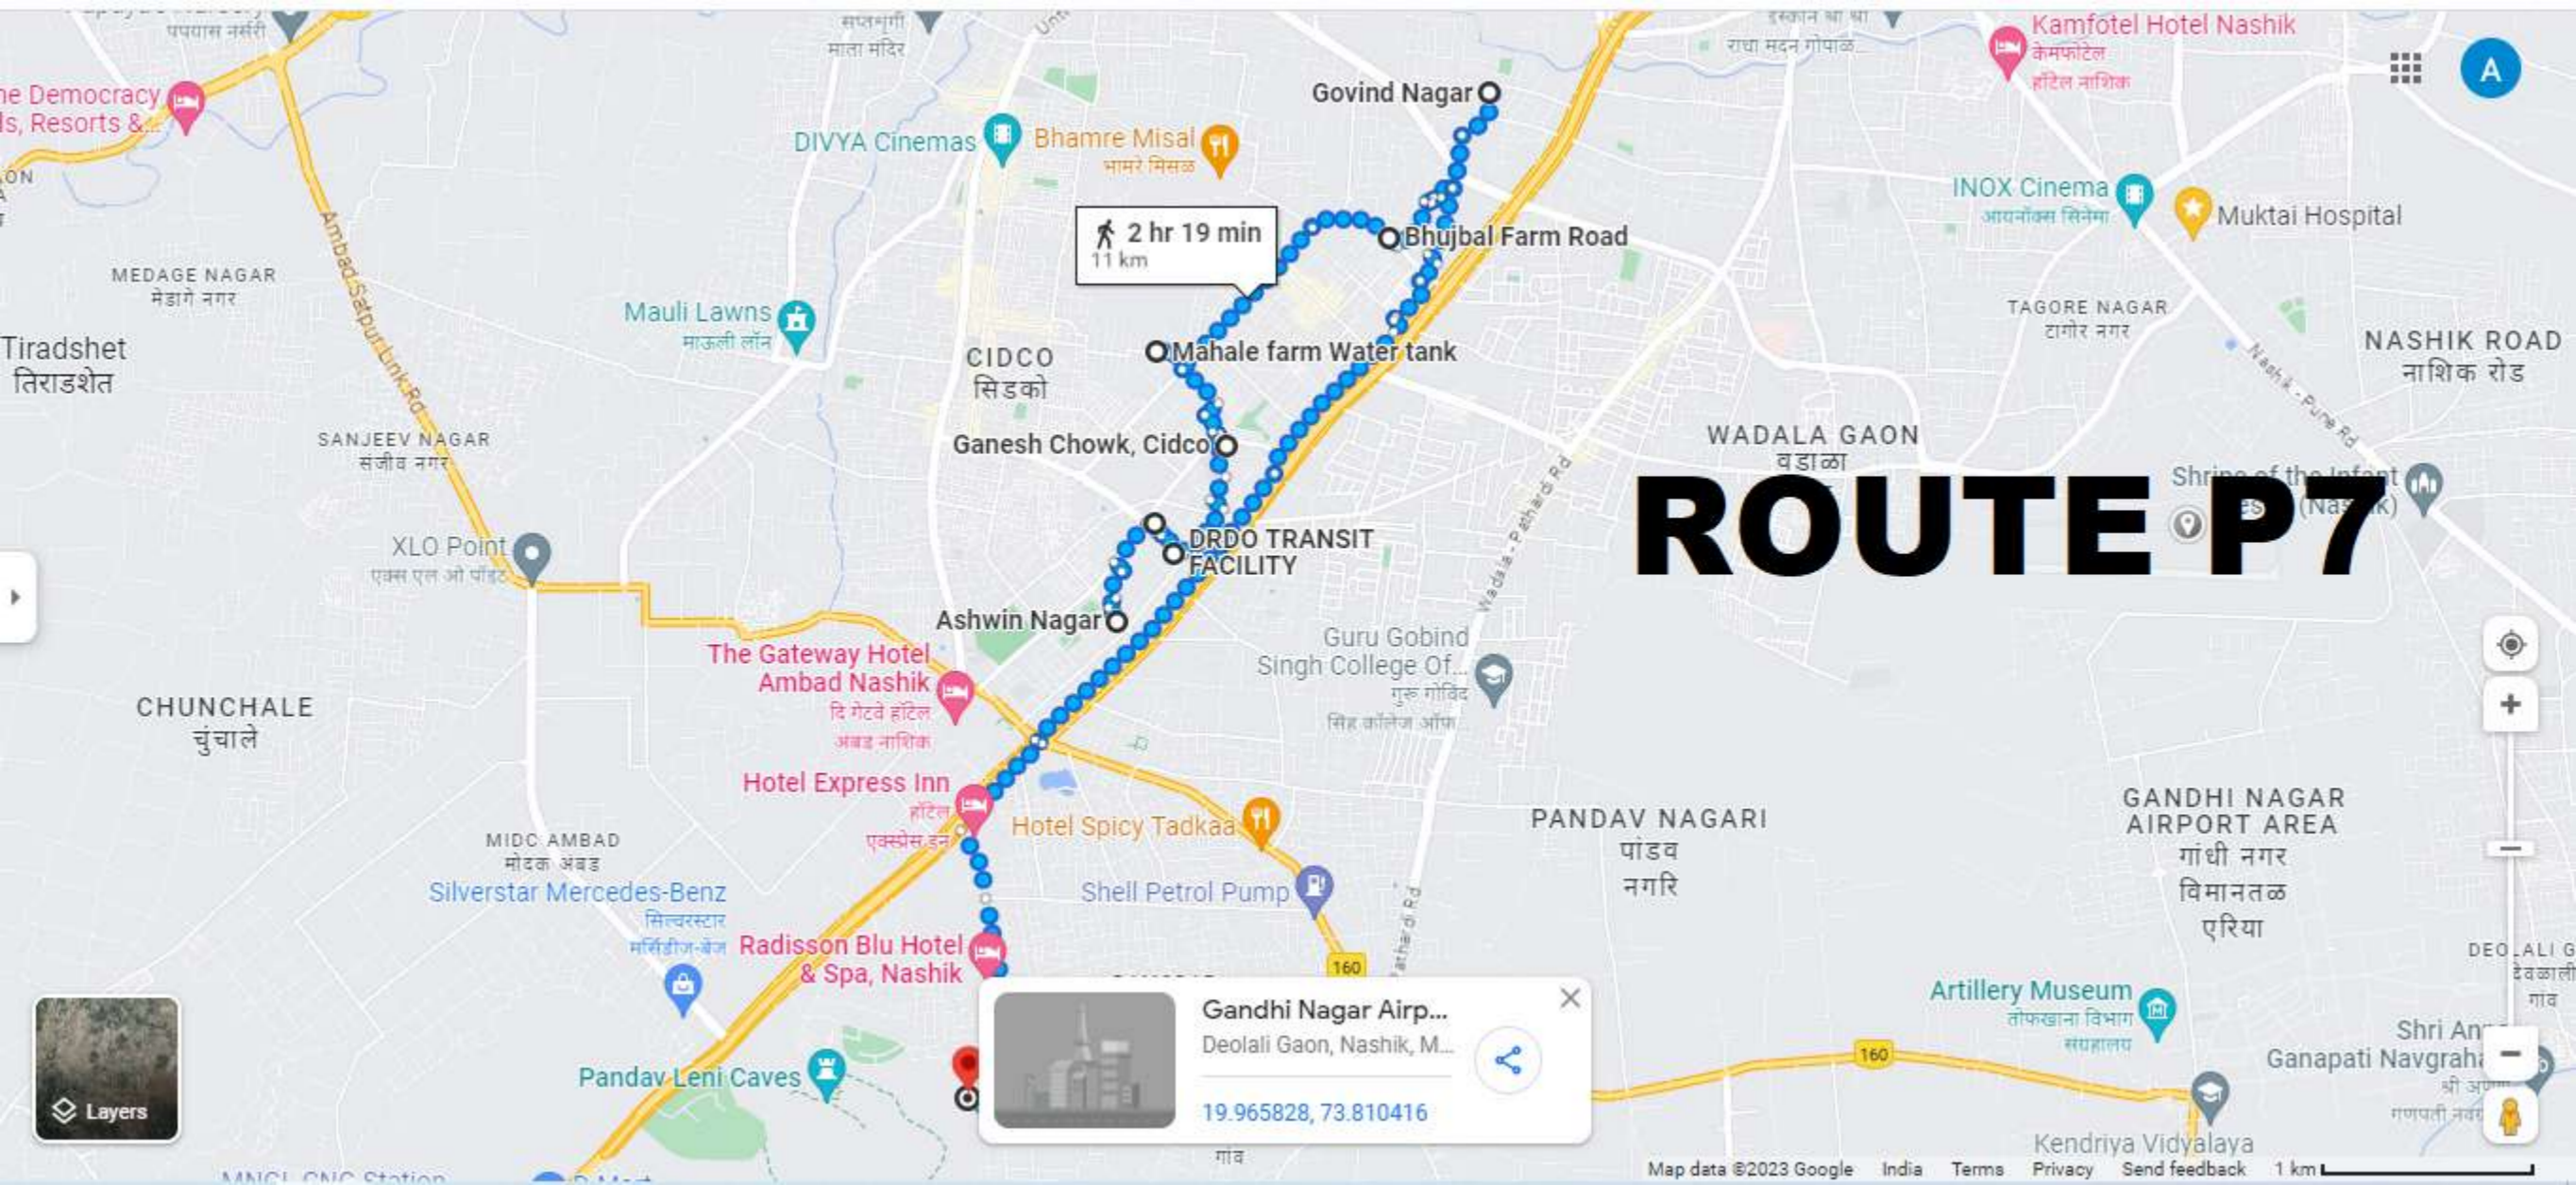

Podar International School - Pathardi...

Mediacom Broadband Service

Google

PATHARDI GAON
पाथर्डी

Prabha Map data ©2023

India Terms Privacy Send feedback

200 m

2 hr 19 min
11 km

ROUTE P7

Gandhi Nagar Airp...
Deolali Gaon, Nashik, M...

19.965828, 73.810416

ROUTE P8

3 hr 26 min
16.4 km

ITI Signal
Saptashringi Mata Mandir
Nashik City Centre Mall
Sahyadri Super Speciality Hospital
ibis Nashik
The Democracy Hotels, Resorts &...
ASHOKNAGAR
ASHOKNAGAR
Tiradshet
BELGAON DHAGA
Kewal Park Road
Mauli Lawns
Shubham Park
Fadol Mala
XLO Point
Upendra Nagar Colony
MIDC AMBAD
Radisson Blu Hotel & Spa, Nashik
Podar International School - Pathardi...