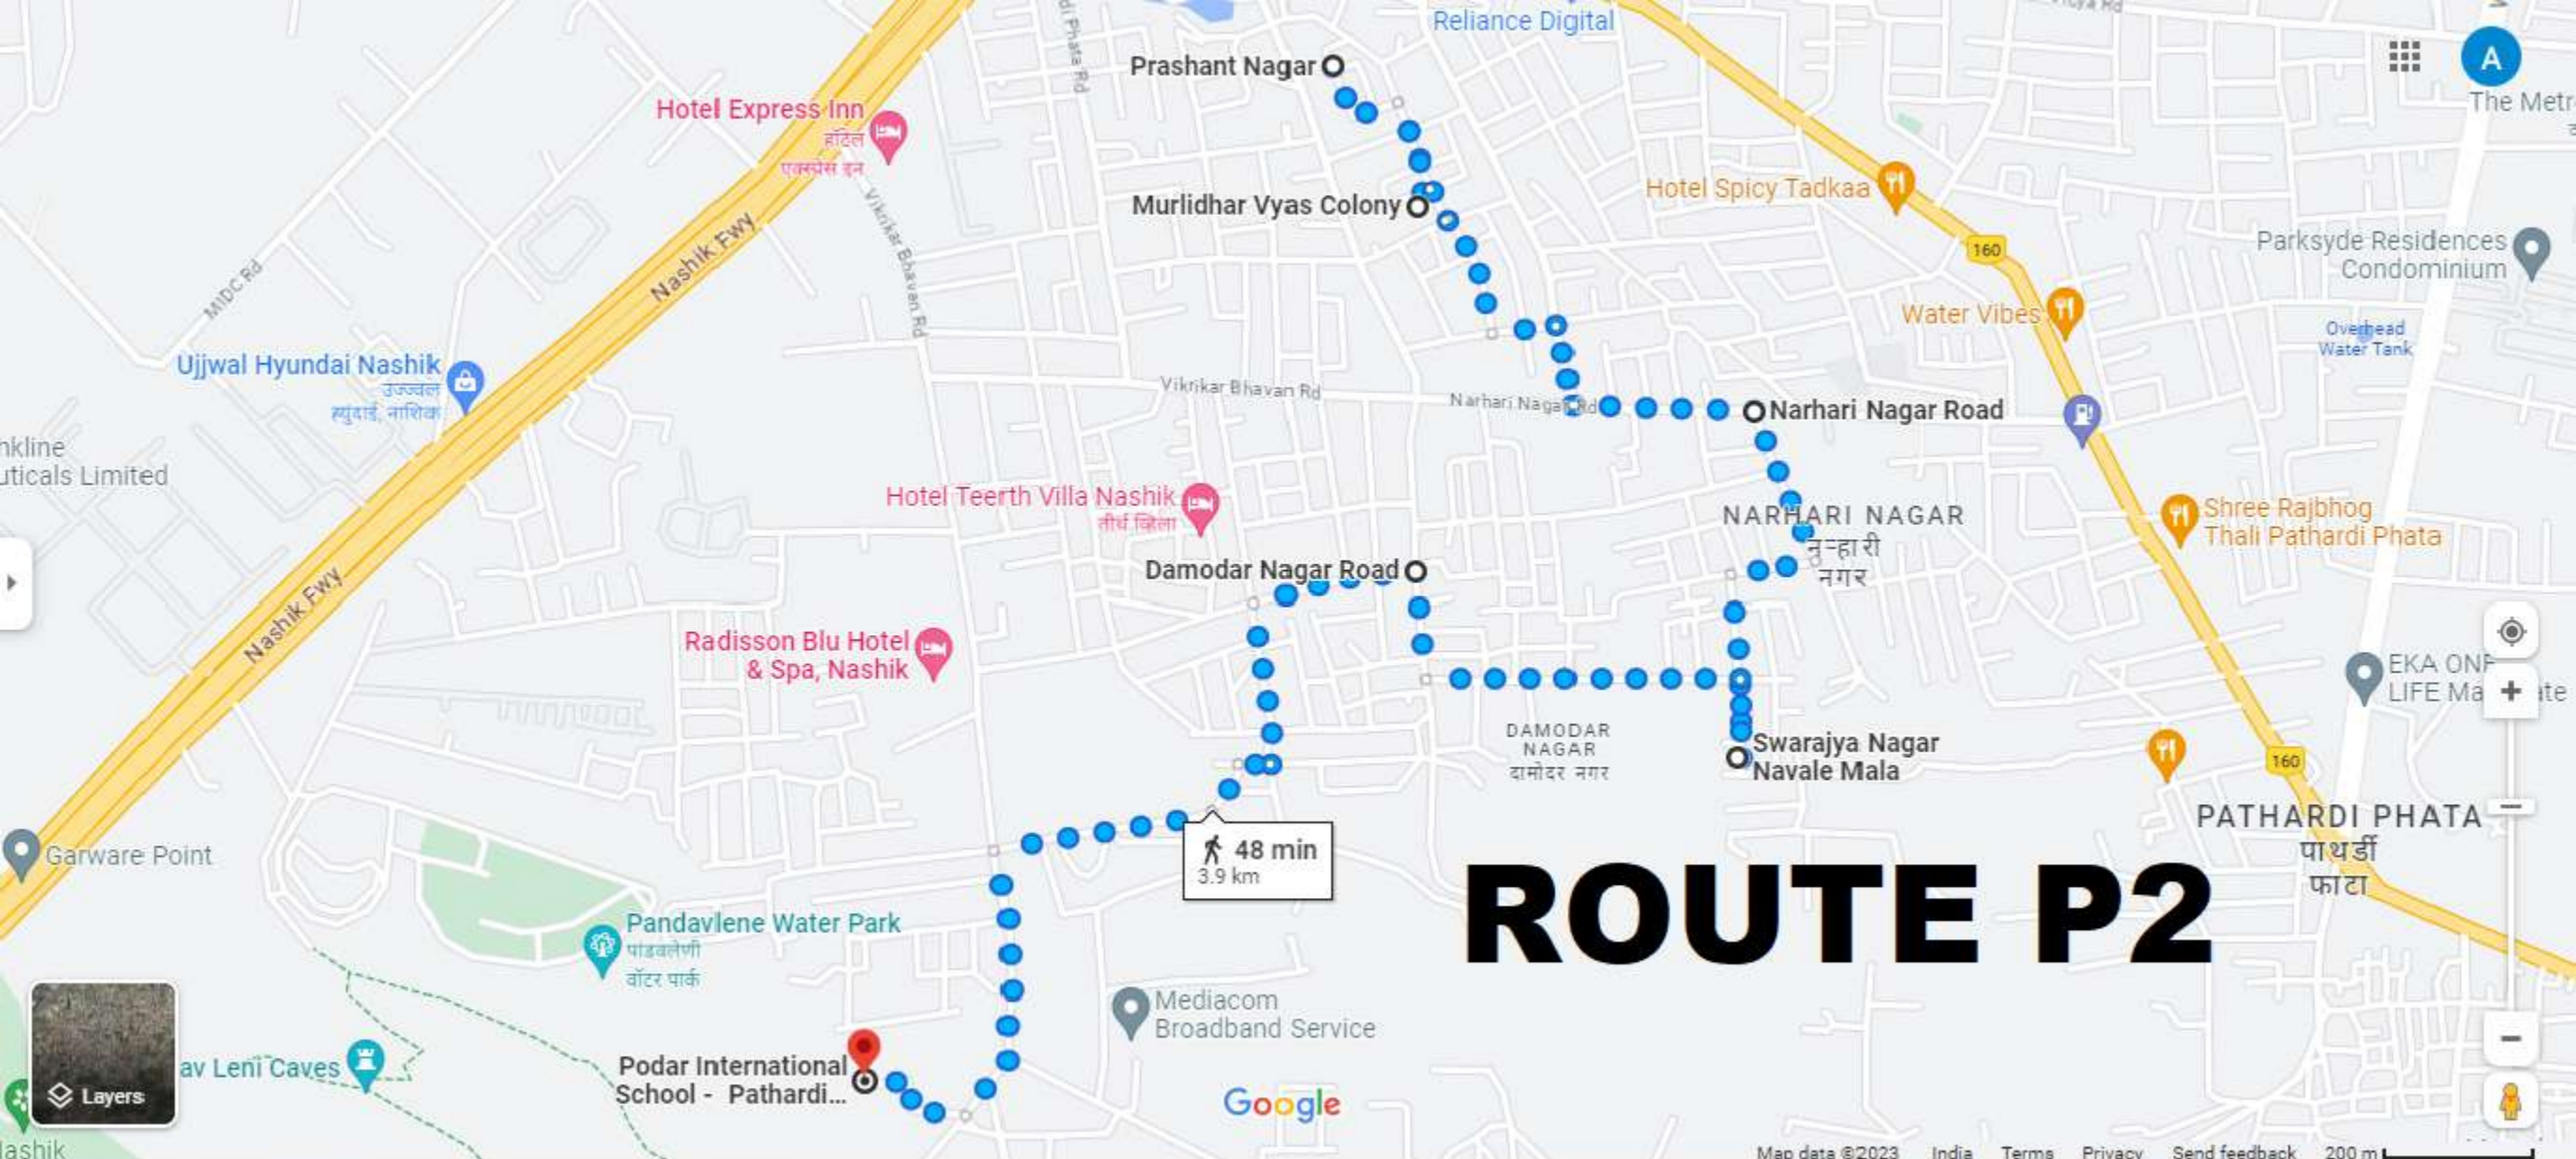

ROUTE P2

48 min
3.9 km

Hotel Express Inn

Prashant Nagar

Murlidhar Vyas Colony

Hotel Spicy Tadkaa

Ujjwal Hyundai Nashik

Hotel Teerth Villa Nashik

Damodar Nagar Road

NARHARI NAGAR

Radisson Blu Hotel & Spa, Nashik

Swarajya Nagar Navale Mala

PATHARDI PHATA

Pandavlene Water Park

Mediacom Broadband Service

Podar International School - Pathardi...