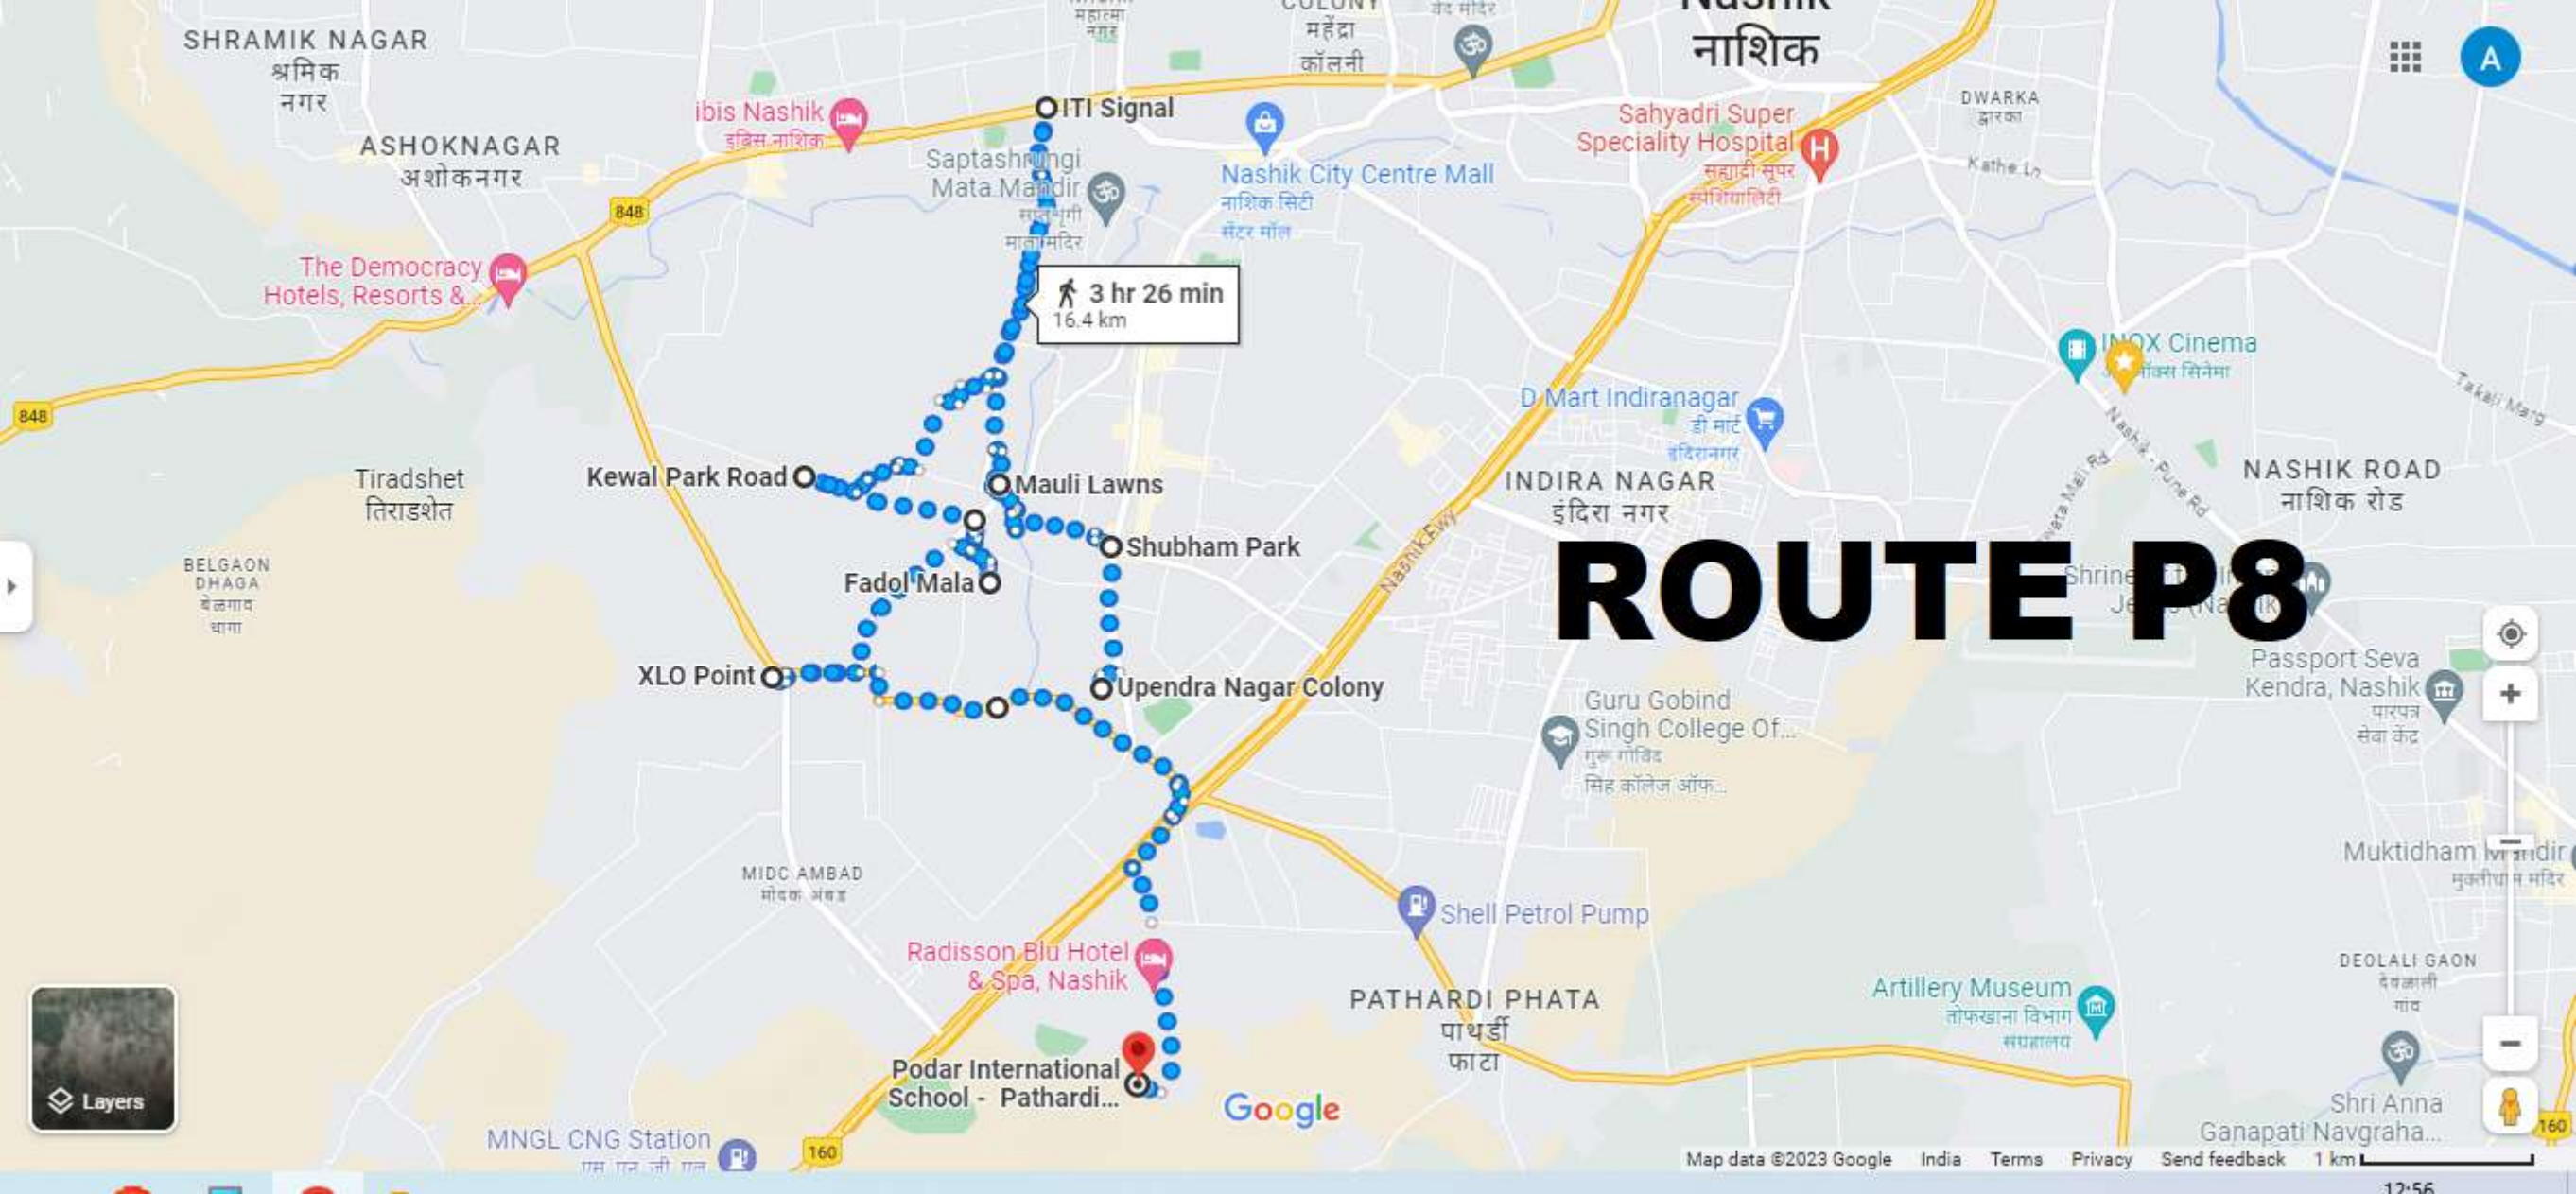

Podar International School - Pathardi...

Mediacom Broadband Service

Google

PATHARDI GAON
पाथर्डी

Prabha Map data ©2023

India Terms Privacy Send feedback

200 m

2 hr 19 min
11 km

ROUTE P7

Gandhi Nagar Airp...
Deolali Gaon, Nashik, M...

19.965828, 73.810416

ROUTE P8

3 hr 26 min
16.4 km

ITI Signal
Saptashringi Mata Mandir
Nashik City Centre Mall
Sahyadri Super Speciality Hospital
ibis Nashik
The Democracy Hotels, Resorts &...
ASHOKNAGAR
ASHOKNAGAR
Tiradshet
BELGAON DHAGA
Kewal Park Road
Mauli Lawns
Shubham Park
Fadol Mala
XLO Point
Upendra Nagar Colony
MIDC AMBAD
Radisson Blu Hotel & Spa, Nashik
Podar International School - Pathardi...