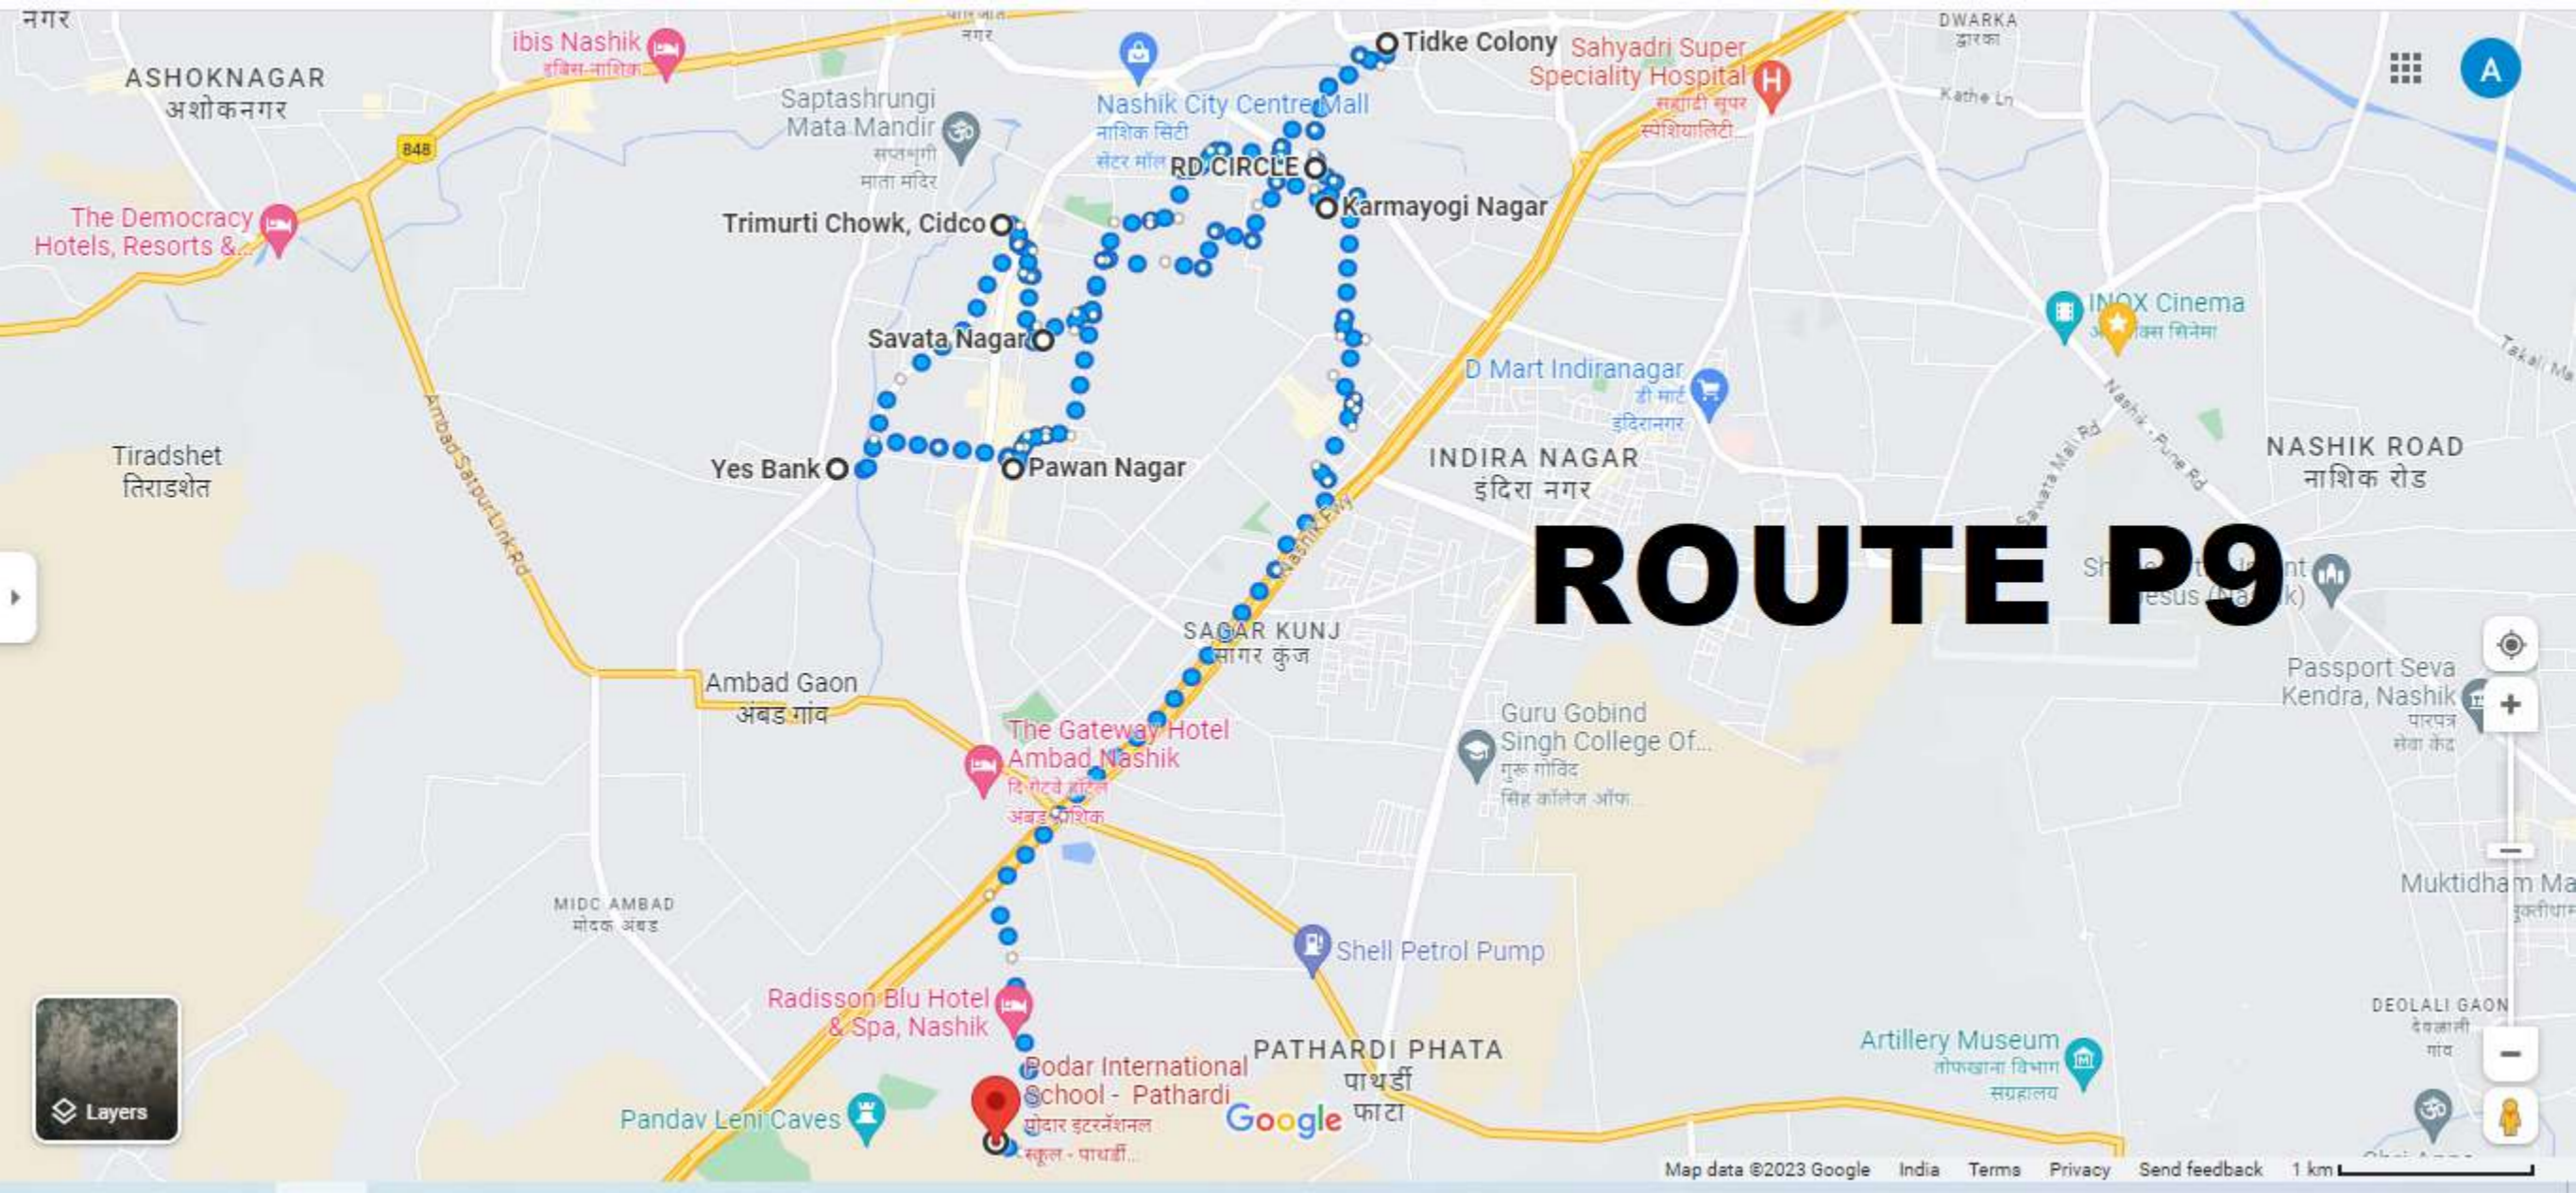

ROUTE P9

ASHOKNAGAR
अशोकनगर

ibis Nashik
इबिस नाशिक

Saptashrungi
Mata Mandir
सप्तशृंगी
माता मंदिर

Nashik City Centre Mall
नाशिक सिटी
सेंटर मॉल

Tidke Colony
Sahyadri Super
Speciality Hospital
साह्याद्री सुपर
स्पेशियलिटी

The Democracy
Hotels, Resorts &...

Trimurti Chowk, Cidco

Karmayogi Nagar

Savata Nagar

D Mart Indiranagar
डी मार्ट
इंदिरानगर

INOX Cinema
इन्डिक्स सिनेमा

Tiradshet
तिराडशेत

Yes Bank

Pawan Nagar

INDIRA NAGAR
इंदिरा नगर

NASHIK ROAD
नाशिक रोड

Ambad-Sapur Link Rd

SAGAR KUNJ
सागर कुंज

The Gateway Hotel
Ambad Nashik
द गेटवे हॉटेल
अंबड नाशिक

Guru Gobind
Singh College Of...
गुरु गोविंद
सिंह कॉलेज ऑफ...

Ambad Gaon
अंबड गांव

Passport Seva
Kendra, Nashik
पारंपत्र
सेवा केंद्र

MIDC AMBAD
मिडक अंबड

Radisson Blu Hotel
& Spa, Nashik

Shell Petrol Pump

Muktidham Ma
मुक्तीधाम

Pandav Leni Caves

Bodar International
School - Pathardi
बोदार इंटरनेशनल
स्कूल - पाथर्डी...

PATHARDI PHATA
पाथर्डी
फाटा

Artillery Museum
सोफरखाना विभाग
संग्रहालय

DEOLALI GAON
देवलानी
गांव

Layers