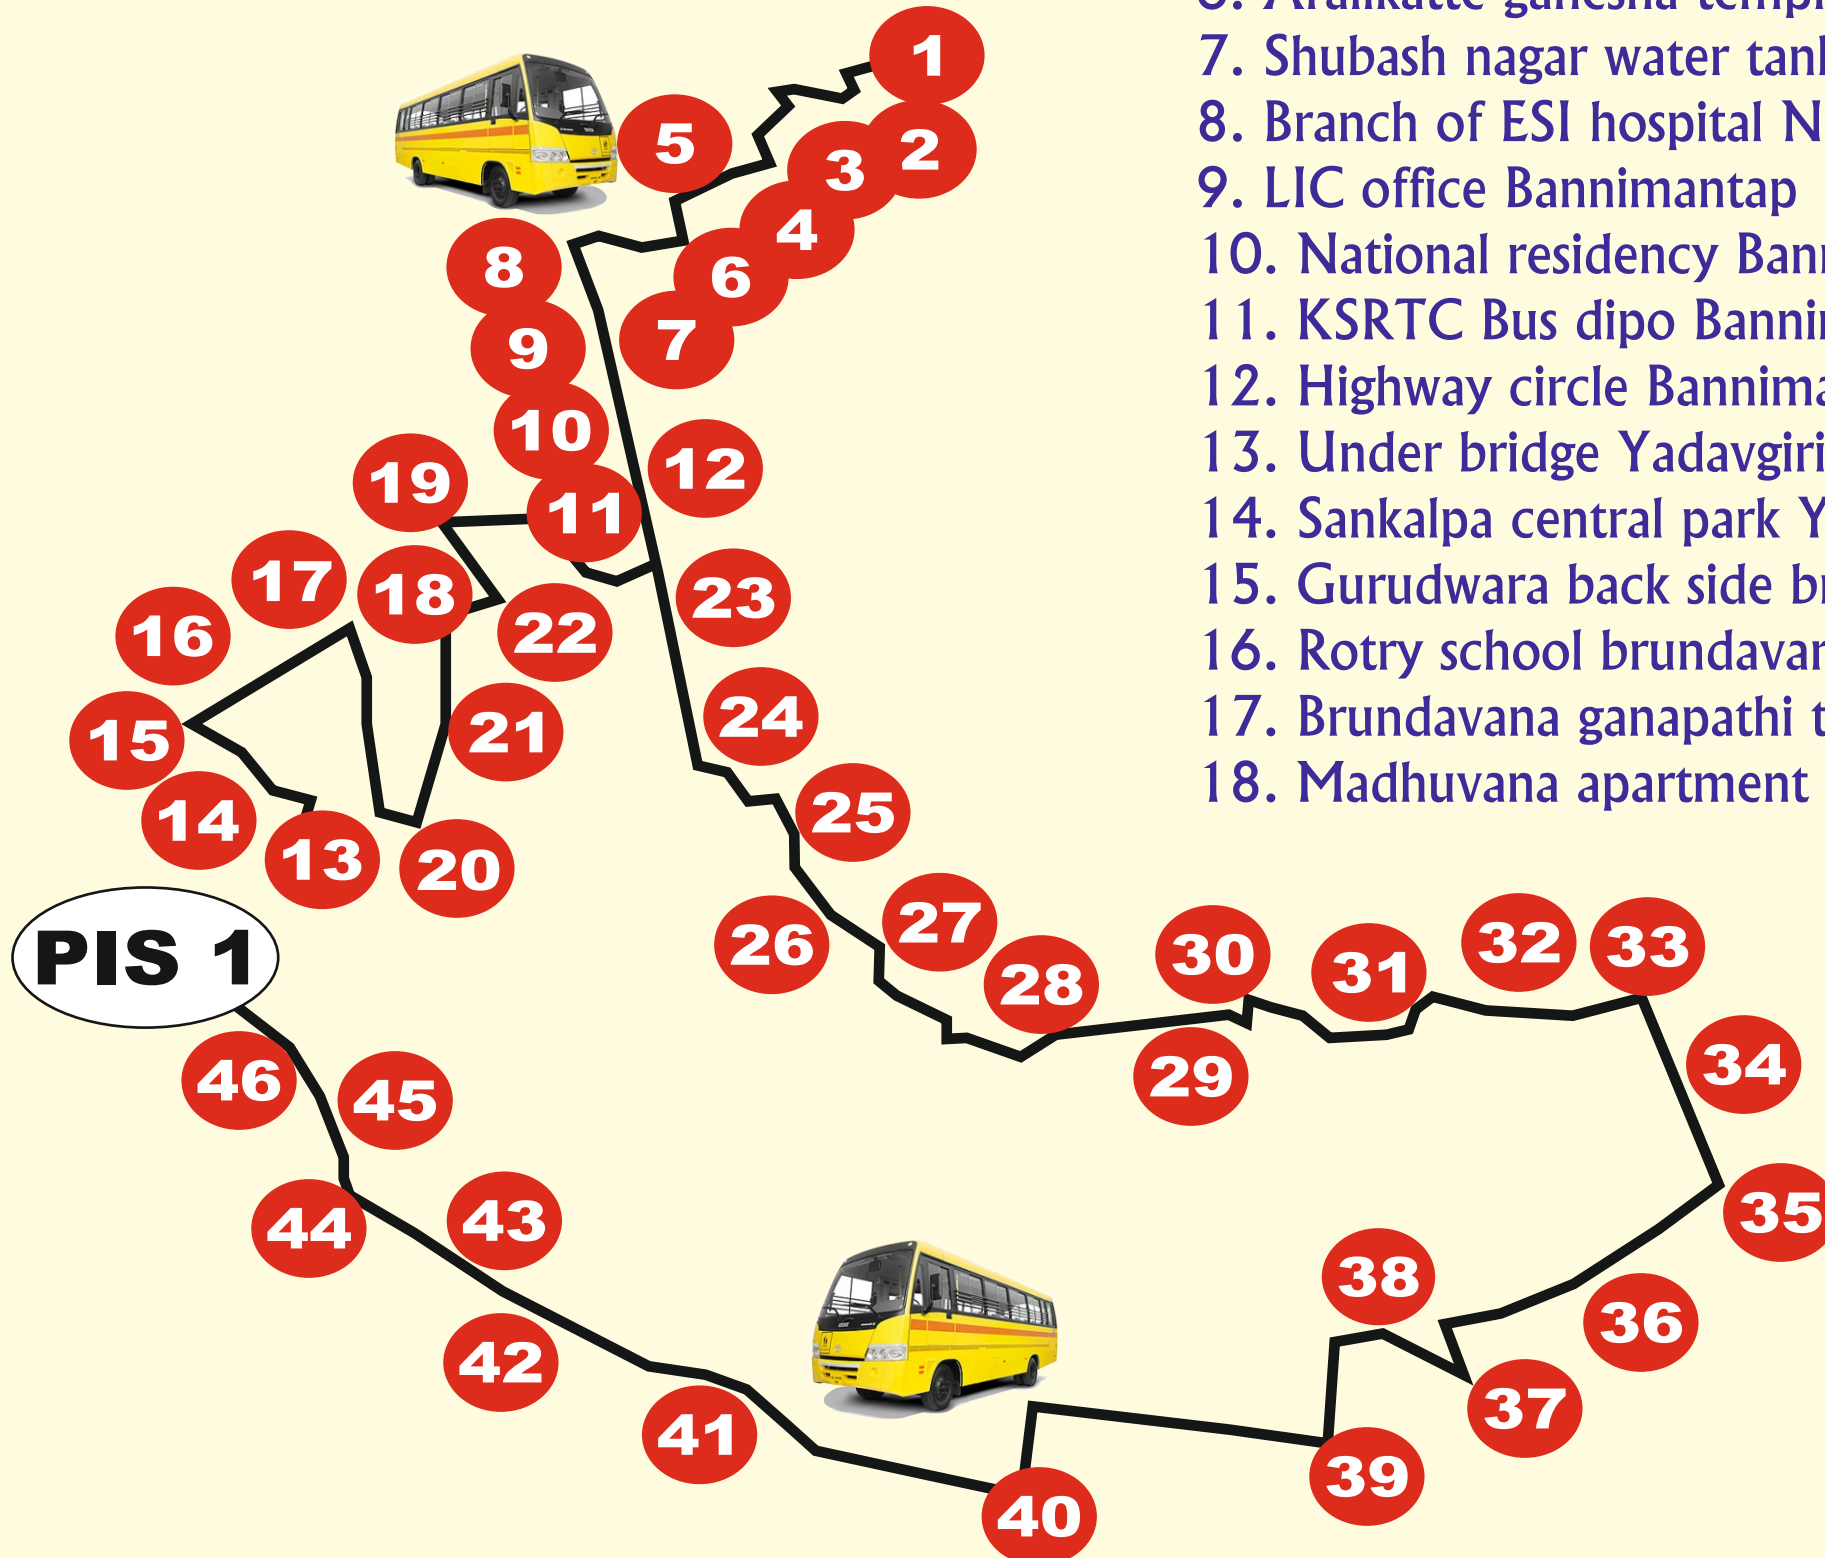

Podar International School Mysuru

2023-2024

Bus Route Map

Route No - 2

Route - Udayagiri MES College

PODAR
INTERNATIONAL SCHOOL
MORE THAN GRADES

1. MES college udaya giri
2. Udaya giri bus stop
3. R.K palace udaya giri
4. Doddamma thayi choultry
5. Thibbadevi temple N R mohalla
6. Aralikatte ganesha temple N R mohalla
7. Shubash nagar water tank
8. Branch of ESI hospital N R mohalla
9. LIC office Bannimantap
10. National residency Bannimantap
11. KSRTC Bus dipo Bannimantap
12. Highway circle Bannimantap
13. Under bridge Yadavgi
14. Sankalpa central park Yadvagiri
15. Gurudwara back side brundavana
16. Rotry school brundavana
17. Brundavana ganapathi temple
18. Madhuvana apartment brundavana

19. Metgalli post office
20. Vaishnavai eternity mathura nagar
21. Royal inn signal KRS road cross
22. Pump house Hosahalli
23. Preethi green vally
24. Kusuma chandar shekar choultry
25. J K tyer KRS road
26. Simpony near railway gate
27. Royal signal
28. District hospital KRS road
29. Jayadeva hospital kumbar koppal
30. Adi shakthi temple kumbar koppal
31. Sanjeevini circle
32. Basavana gudi
33. Corporation office hebbal 1st stage
34. Kuvempu circle
35. More house hebbal
36. Surya bekary
37. Indira nursing home
38. Water tank vijayanagar
39. R K corner
40. Akshra paata shala
41. Hampi circle
42. Deepam bekary
43. Hoysala circle
44. Siddaramyya old house
45. Shrivara daimond apartment
46. Snake shyam road
47. PIS O1