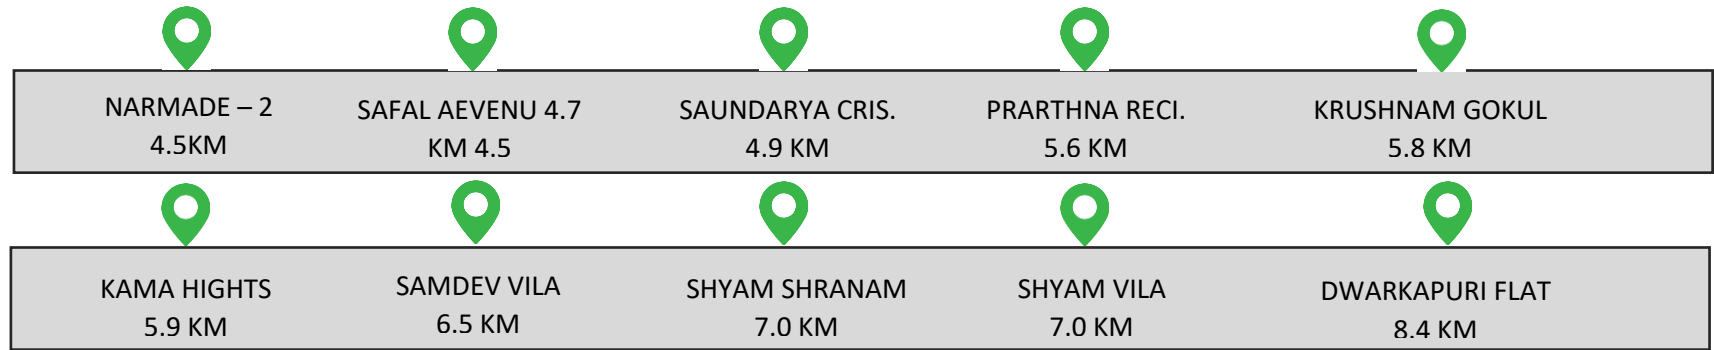

Route-3:

RADHANPUR ROAD

 SHUBH RECIDENCY 6.4 KM	 AASTHA NIVAS 6.5 KM	 TIRUPATI SAHI AAG 8.3 KM	 SAHAJ SKY 6.7 KM	 SAHAJ RINGAL 8.3 KM
 PRARTHNA VIHAR 7.3 KM	 SAHAJ 22 7.3 KM	 GOOD LUCK GREEN 6.4 KM	 AASTHA GREEN 6.1 KM	 VRUNDAVAN PARK 7.2 KM

Route-4:

KHERVA

Route-5:

MODHERA ROAD

Route-6:

RAMOSNA

Route-7:

MODHERA ROAD

Route-4:

MANAVA ASHRAM

 SILVER OZONE 4.7 KM	 DWARKAPURI FLAT 8.2 KM	 OM KAREHVAR TEMPLE 9.2 KM	 DUSH SAGAR DAIRY 9.2 KM	 SAFAL EVENUE 9.9 KM
 DHARTI TOWNSHIP 10 KM	 KRUNAL HIGHTS 10.5 KM	 GHANSHYAM PARK SOC. 11 KM	 JAY VIJAY SOCIETY 11 KM	 RATAN VIHAR SOC. 14 KM