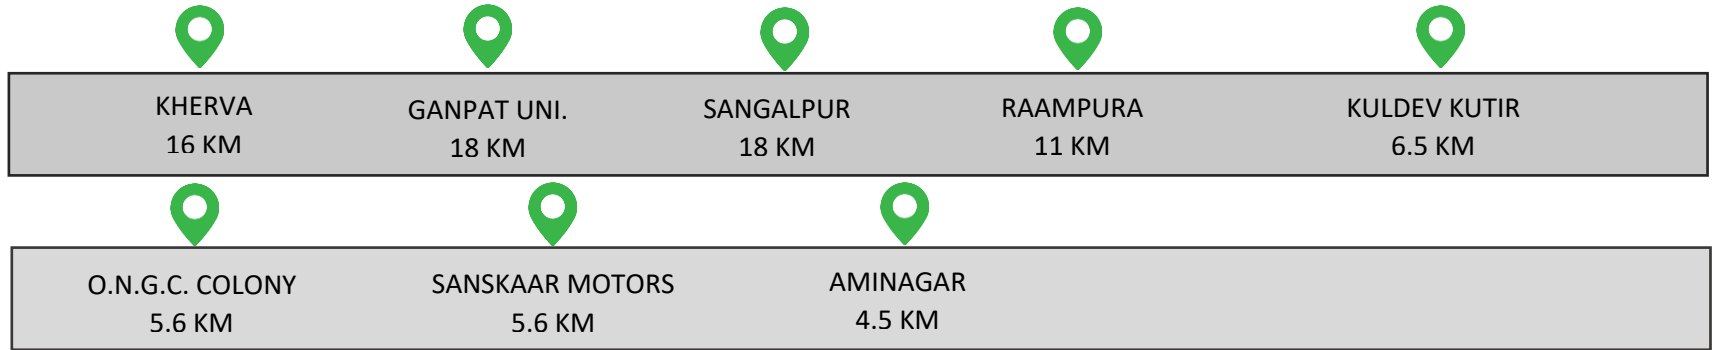

Route-2:

B.K.ROAD

 HINGDAAJ CHOK 7.6 KM	 SUKHESHVAR CHOK 8.3 KM	 B.K. ROAD 8.2 KM	 MAALGODOWN 8.7 KM	 URBAN BANK 8 KM
 SUDHIR NAGAR 7.8 KM	 PANCHAMRUT 6.2 KM	 PRABHUNAGAR 5.8 KM	 SAUNDARYA SKY 4.9 KM	 GOKUL DHAM 3.5 KM

Route-3:

RADHANPUR ROAD

 SHUBH RECIDENCY 6.4 KM	 AASTHA NIVAS 6.5 KM	 TIRUPATI SAHI AAG 8.3 KM	 SAHAJ SKY 6.7 KM	 SAHAJ RINGAL 8.3 KM
 PRARTHNA VIHAR 7.3 KM	 SAHAJ 22 7.3 KM	 GOOD LUCK GREEN 6.4 KM	 AASTHA GREEN 6.1 KM	 VRUNDAVAN PARK 7.2 KM

Route-4:

KHERVA

Route-5:

MODHERA ROAD

Route-6:

RAMOSNA

Route-7:

MODHERA ROAD