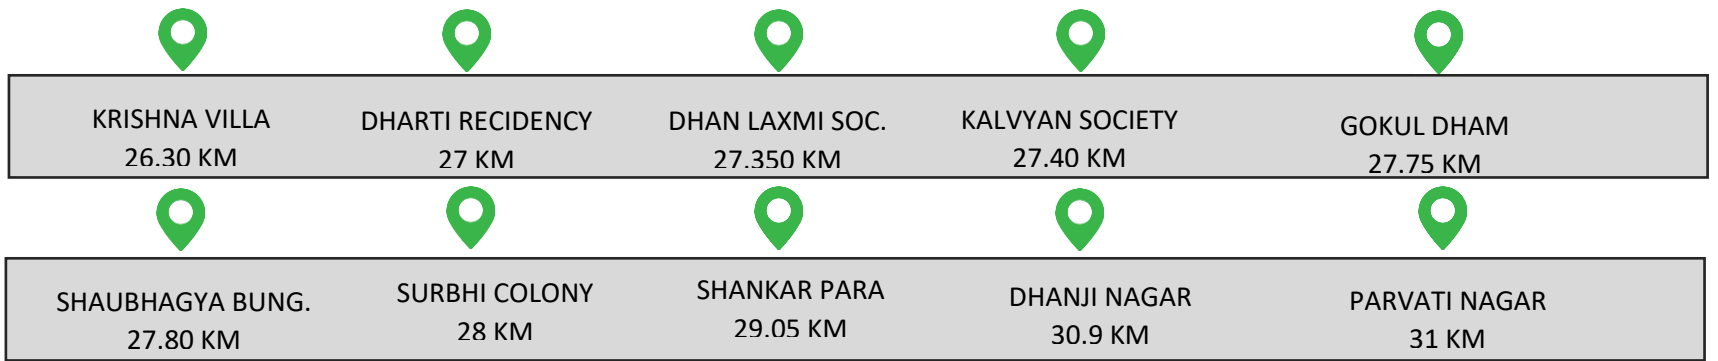

Route-14:

UNJHA