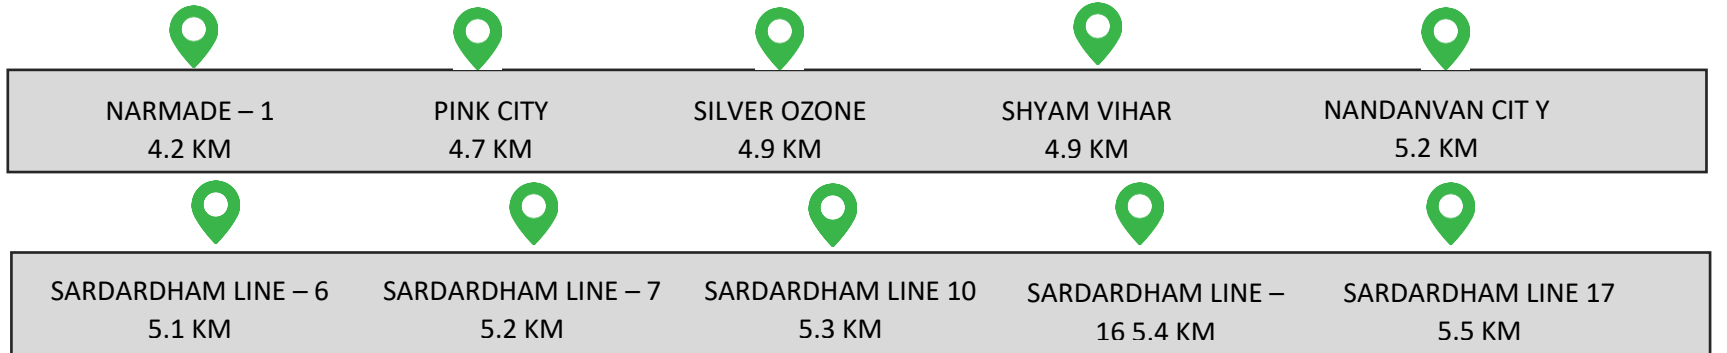

Route-14:

UNJHA

Route-15:

MODHERA ROAD

Route-16:

RADHANPUR ROAD

Route-17:
SOMNATH ROAD

 PARA TOWER 7.2 KM	 PATEL NAGAR SOC. 7.6 KM	 SHELL PETROL PUMP 8.3 KM	 MANOHAR PARK SOC. 9.9 KM	 ACHARAJ FLAT 11 KM
 DHANSHAYM PARK 12 KM	 SARJAN BUNGLOZ 12 KM	 DHARTI BUNGLOZ 13 KM	 MANIDHAR SOC. 13.5 KM	 TIRUPATI HARSH 13.8 KM