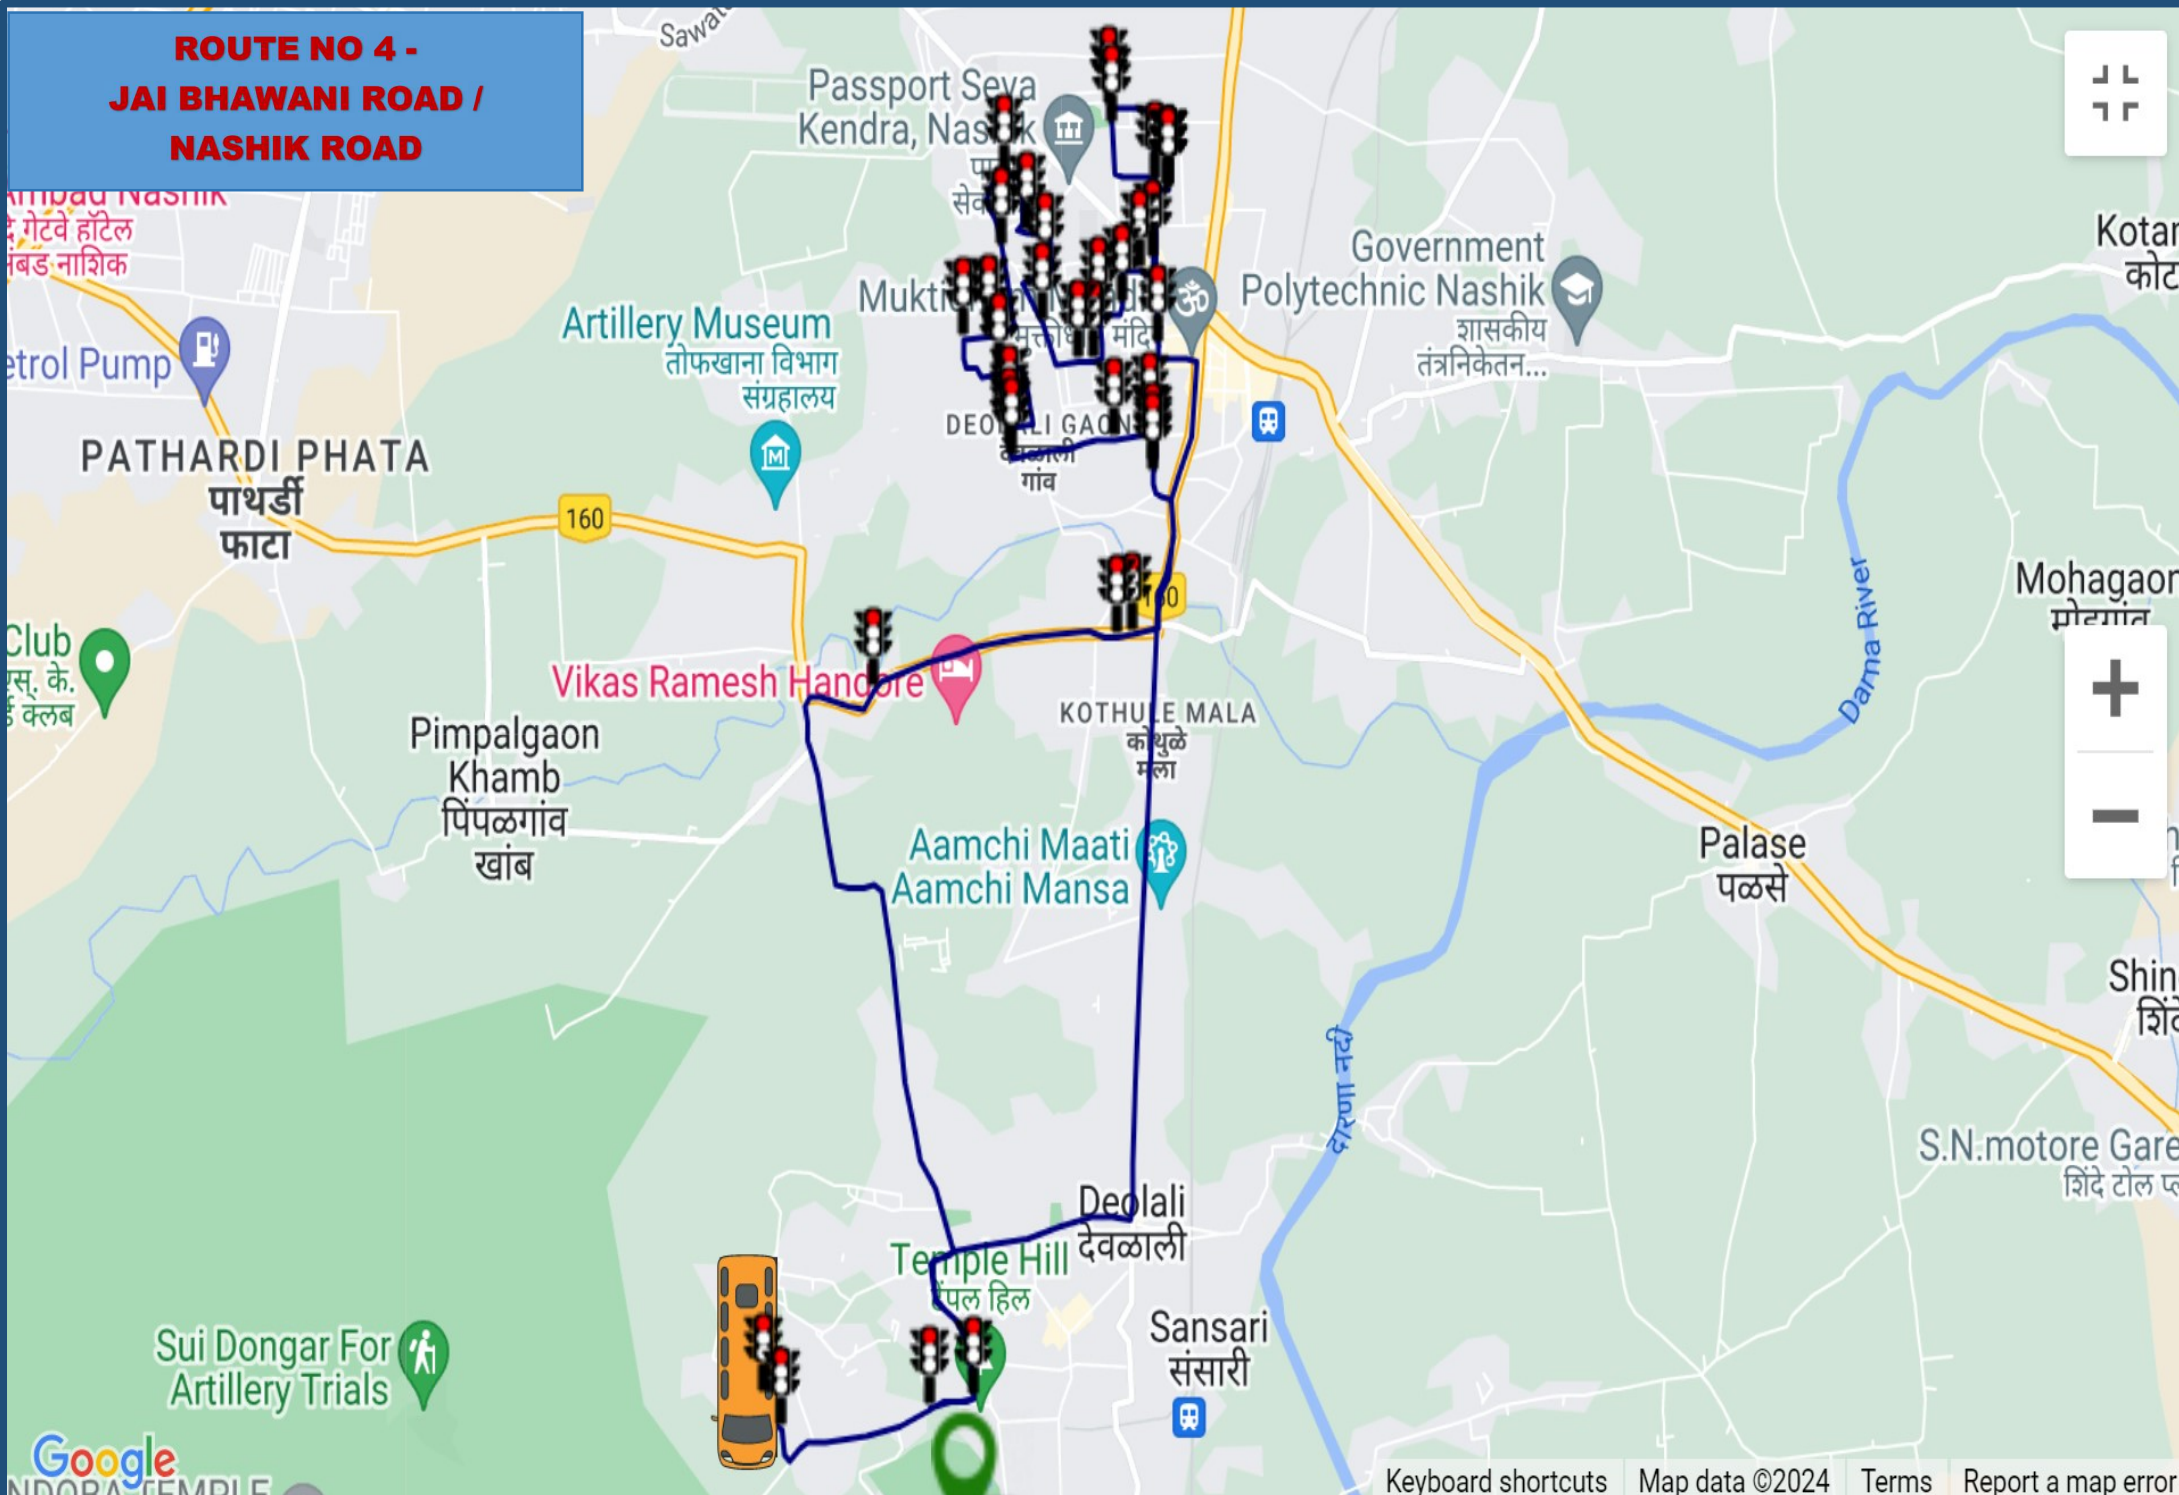

PODAR INTERNATIONAL SCHOOL, DEOLALI TRANSPORT ROUTE

ROUTE NO 1 - DEOLALI CAMP/BHAGUR

**ROUTE NO 2 - ARTILLERY
CENTRE / SCHOOL OF
ARTILLERY**

Shell Petrol Pump

PATHARDI PHATA
पाथर्डी
फाटा

Artillery Museum
तोफखाना विभाग
संग्रहालय

Deolali
देवळाली

Sansari
संसारि

Gaulane
गुलने

Sui Dongar For
Artillery Trials

KHANDOBA TEMPLE
खंडोबा देऊळ
Temporarily closed

**ROUTE NO 3 - JAIL ROAD /
NASHIK ROAD**

**ROUTE NO 4 -
JAI BHAWANI ROAD /
NASHIK ROAD**

**ROUTE NO 5 -
SINNAR PHATA /
SAMANGAON /
NASHIK ROAD**