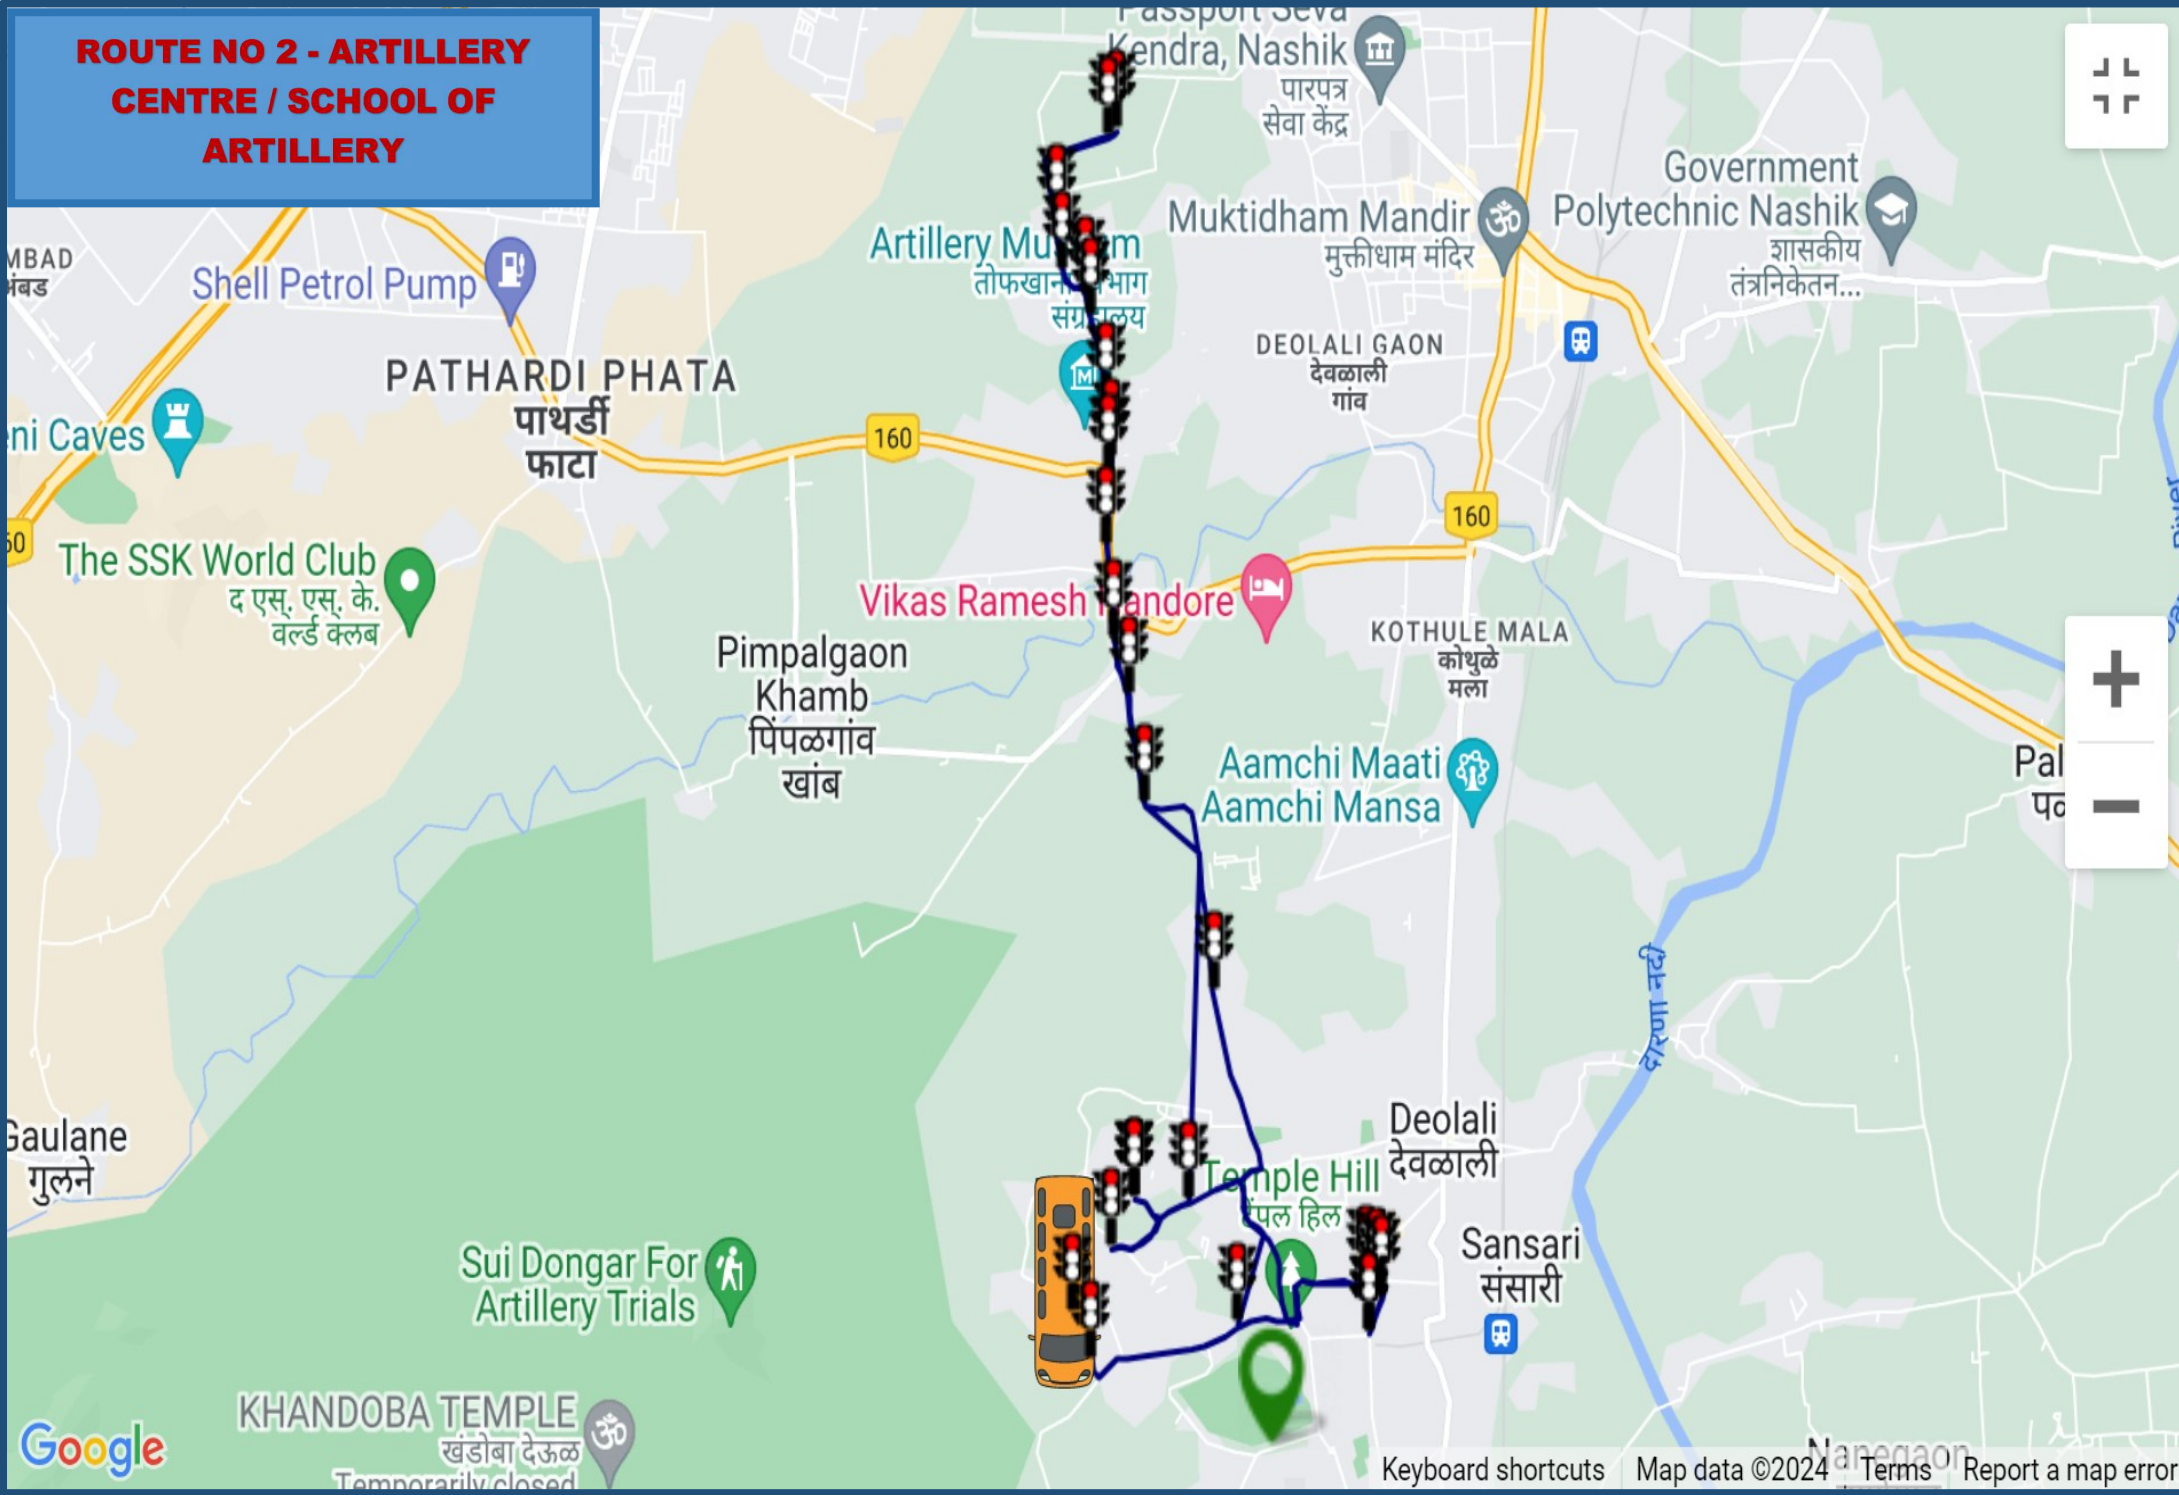

PODAR INTERNATIONAL SCHOOL, DEOLALI TRANSPORT ROUTE

ROUTE NO 1 - DEOLALI CAMP/BHAGUR

**ROUTE NO 2 - ARTILLERY
CENTRE / SCHOOL OF
ARTILLERY**

Shell Petrol Pump

PATHARDI PHATA
पाथर्डी
फाटा

Artillery Museum
तोफखाना विभाग
संग्रहालय

Vikas Ramesh Mandore

Pimpalgaon
Khamb
पिंपळगांव
खांब

Muktidham Mandir
मुक्तीधाम मंदिर

Government
Polytechnic Nashik
शासकीय
तंत्रनिकेतन...

DEOLALI GAON
देवळाली
गांव

KOTHULE MALA
कोथुळे
मला

Aamchi Maati
Aamchi Mansa

Deolali
देवळाली

Sansari
संसारि

Gaulane
गुलने

Sui Dongar For
Artillery Trials

KHANDOBA TEMPLE
खंडोबा देऊळ
Temporarily closed

**ROUTE NO 3 - JAIL ROAD /
NASHIK ROAD**

**ROUTE NO 4 -
JAI BHAWANI ROAD /
NASHIK ROAD**

**ROUTE NO 5 -
SINNAR PHATA /
SAMANGAON /
NASHIK ROAD**