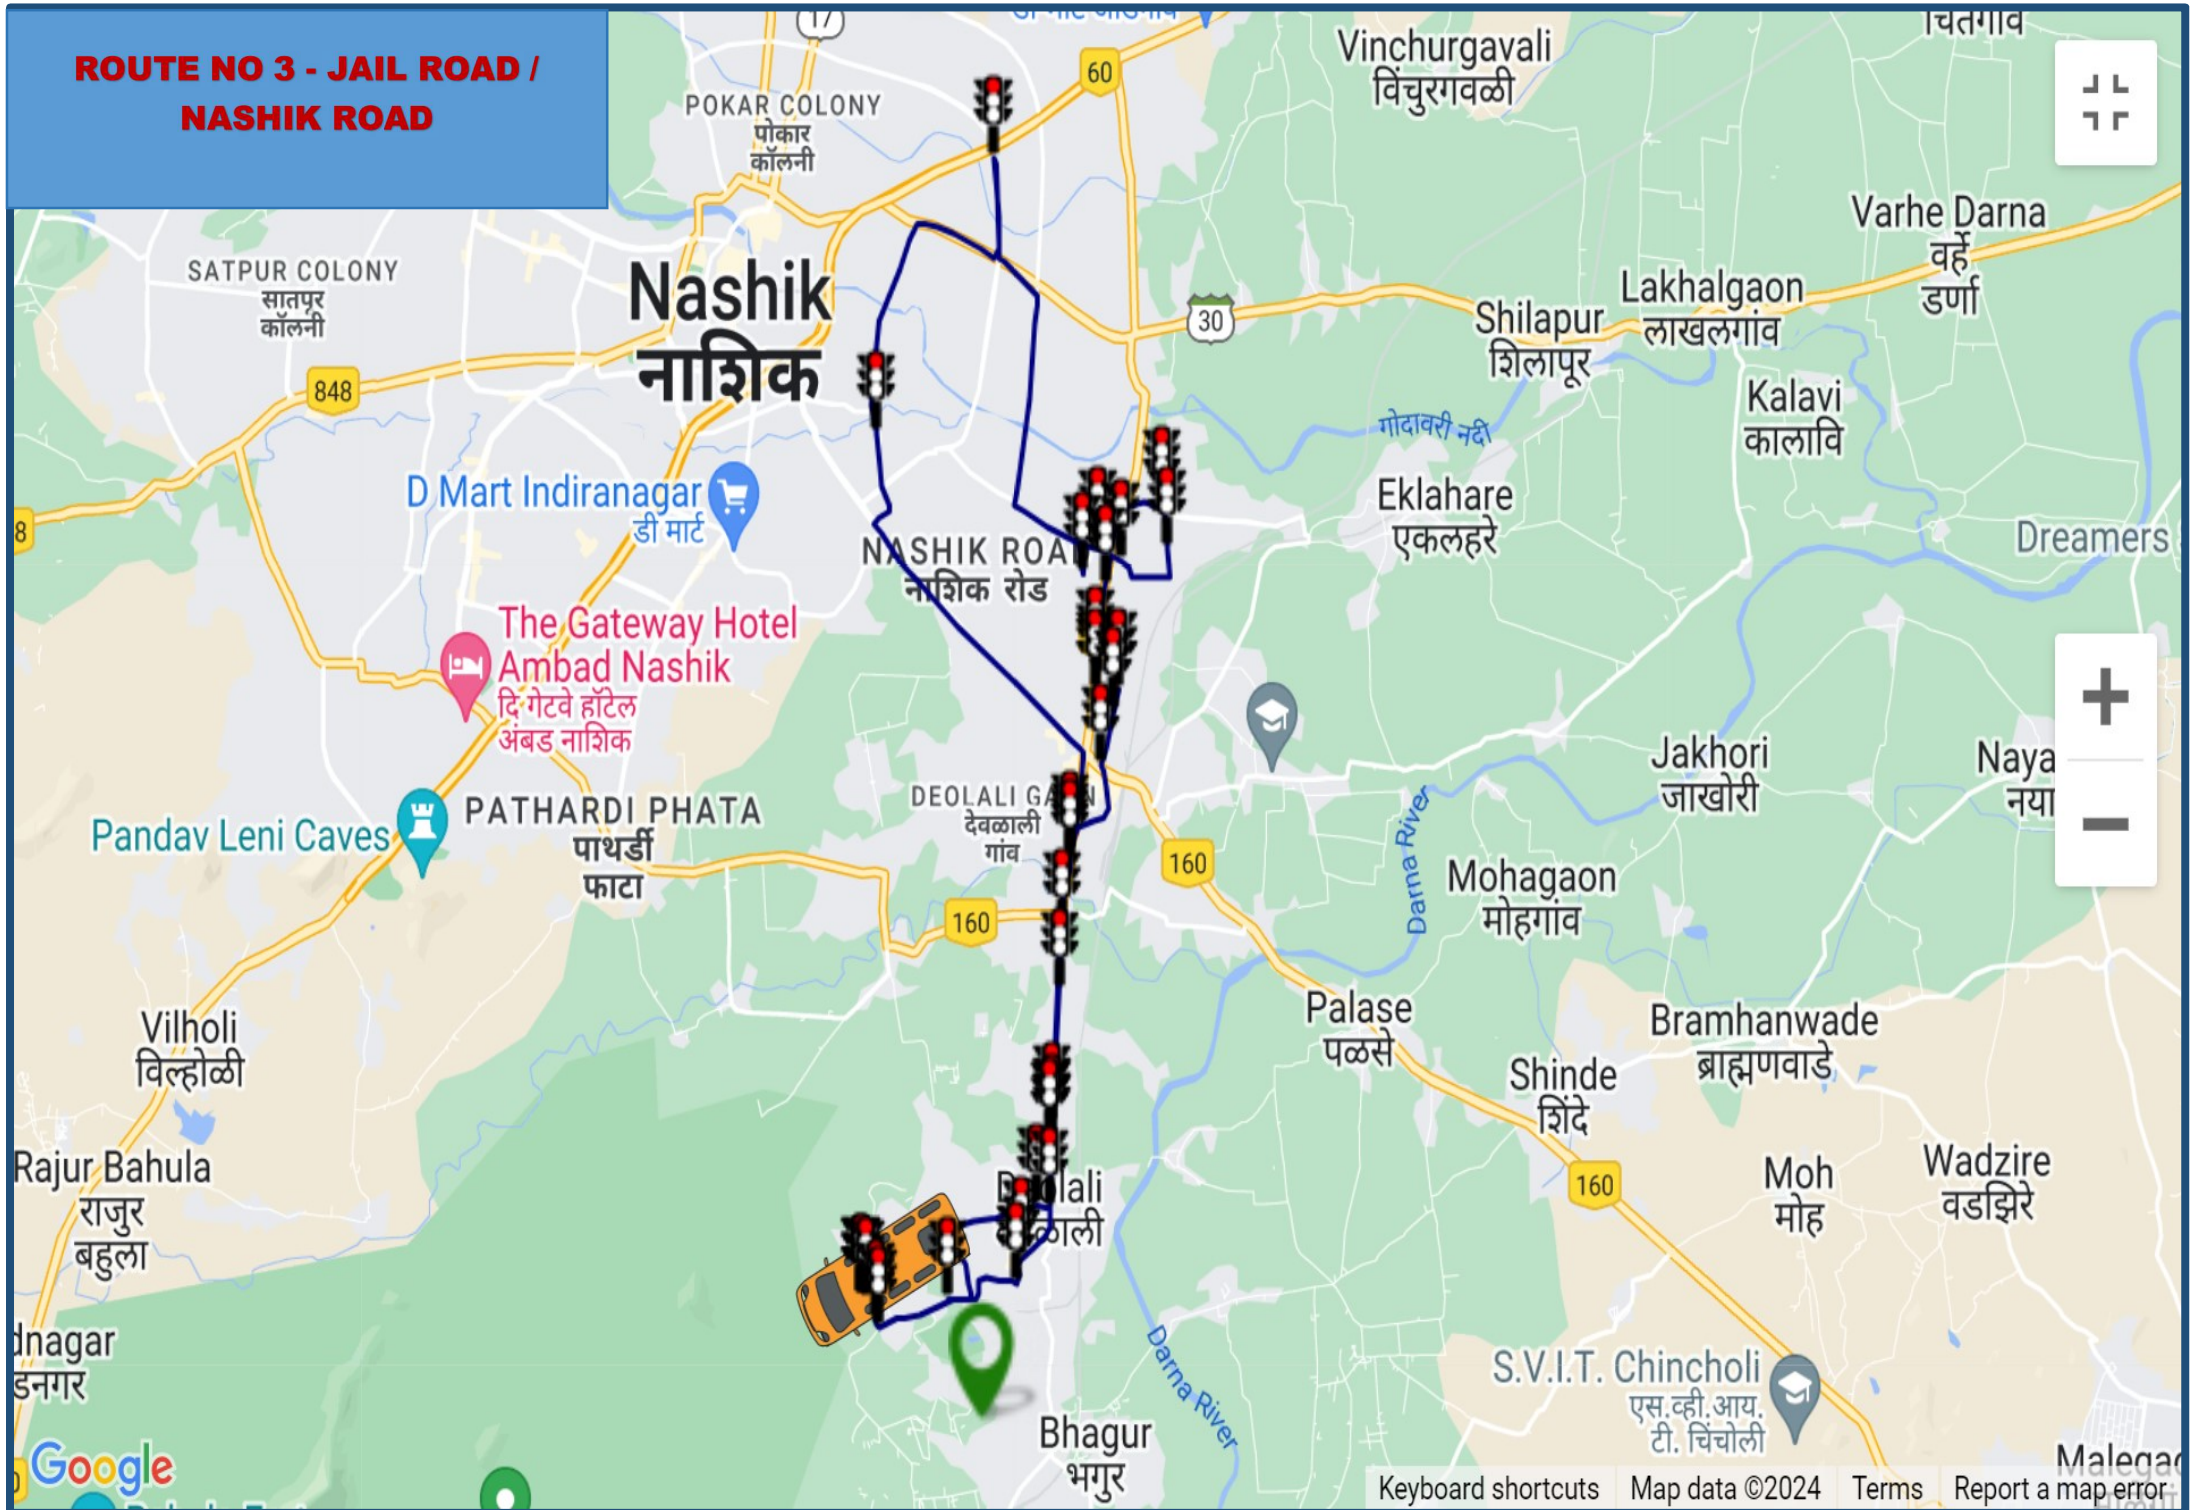

PODAR INTERNATIONAL SCHOOL, DEOLALI TRANSPORT ROUTE

ROUTE NO 1 - DEOLALI CAMP/BHAGUR

**ROUTE NO 2 - ARTILLERY
CENTRE / SCHOOL OF
ARTILLERY**

Shell Petrol Pump

PATHARDI PHATA
पाथर्डी
फाटा

Artillery Museum
तोफखाना विभाग
संग्रहालय

Deolali
देवळाली

Sansari
संसारि

Gaulane
गुलने

Sui Dongar For
Artillery Trials

KHANDOBA TEMPLE
खंडोबा देऊळ
Temporarily closed

**ROUTE NO 3 - JAIL ROAD /
NASHIK ROAD**

**ROUTE NO 4 -
JAI BHAWANI ROAD /
NASHIK ROAD**

**ROUTE NO 5 -
SINNAR PHATA /
SAMANGAON /
NASHIK ROAD**