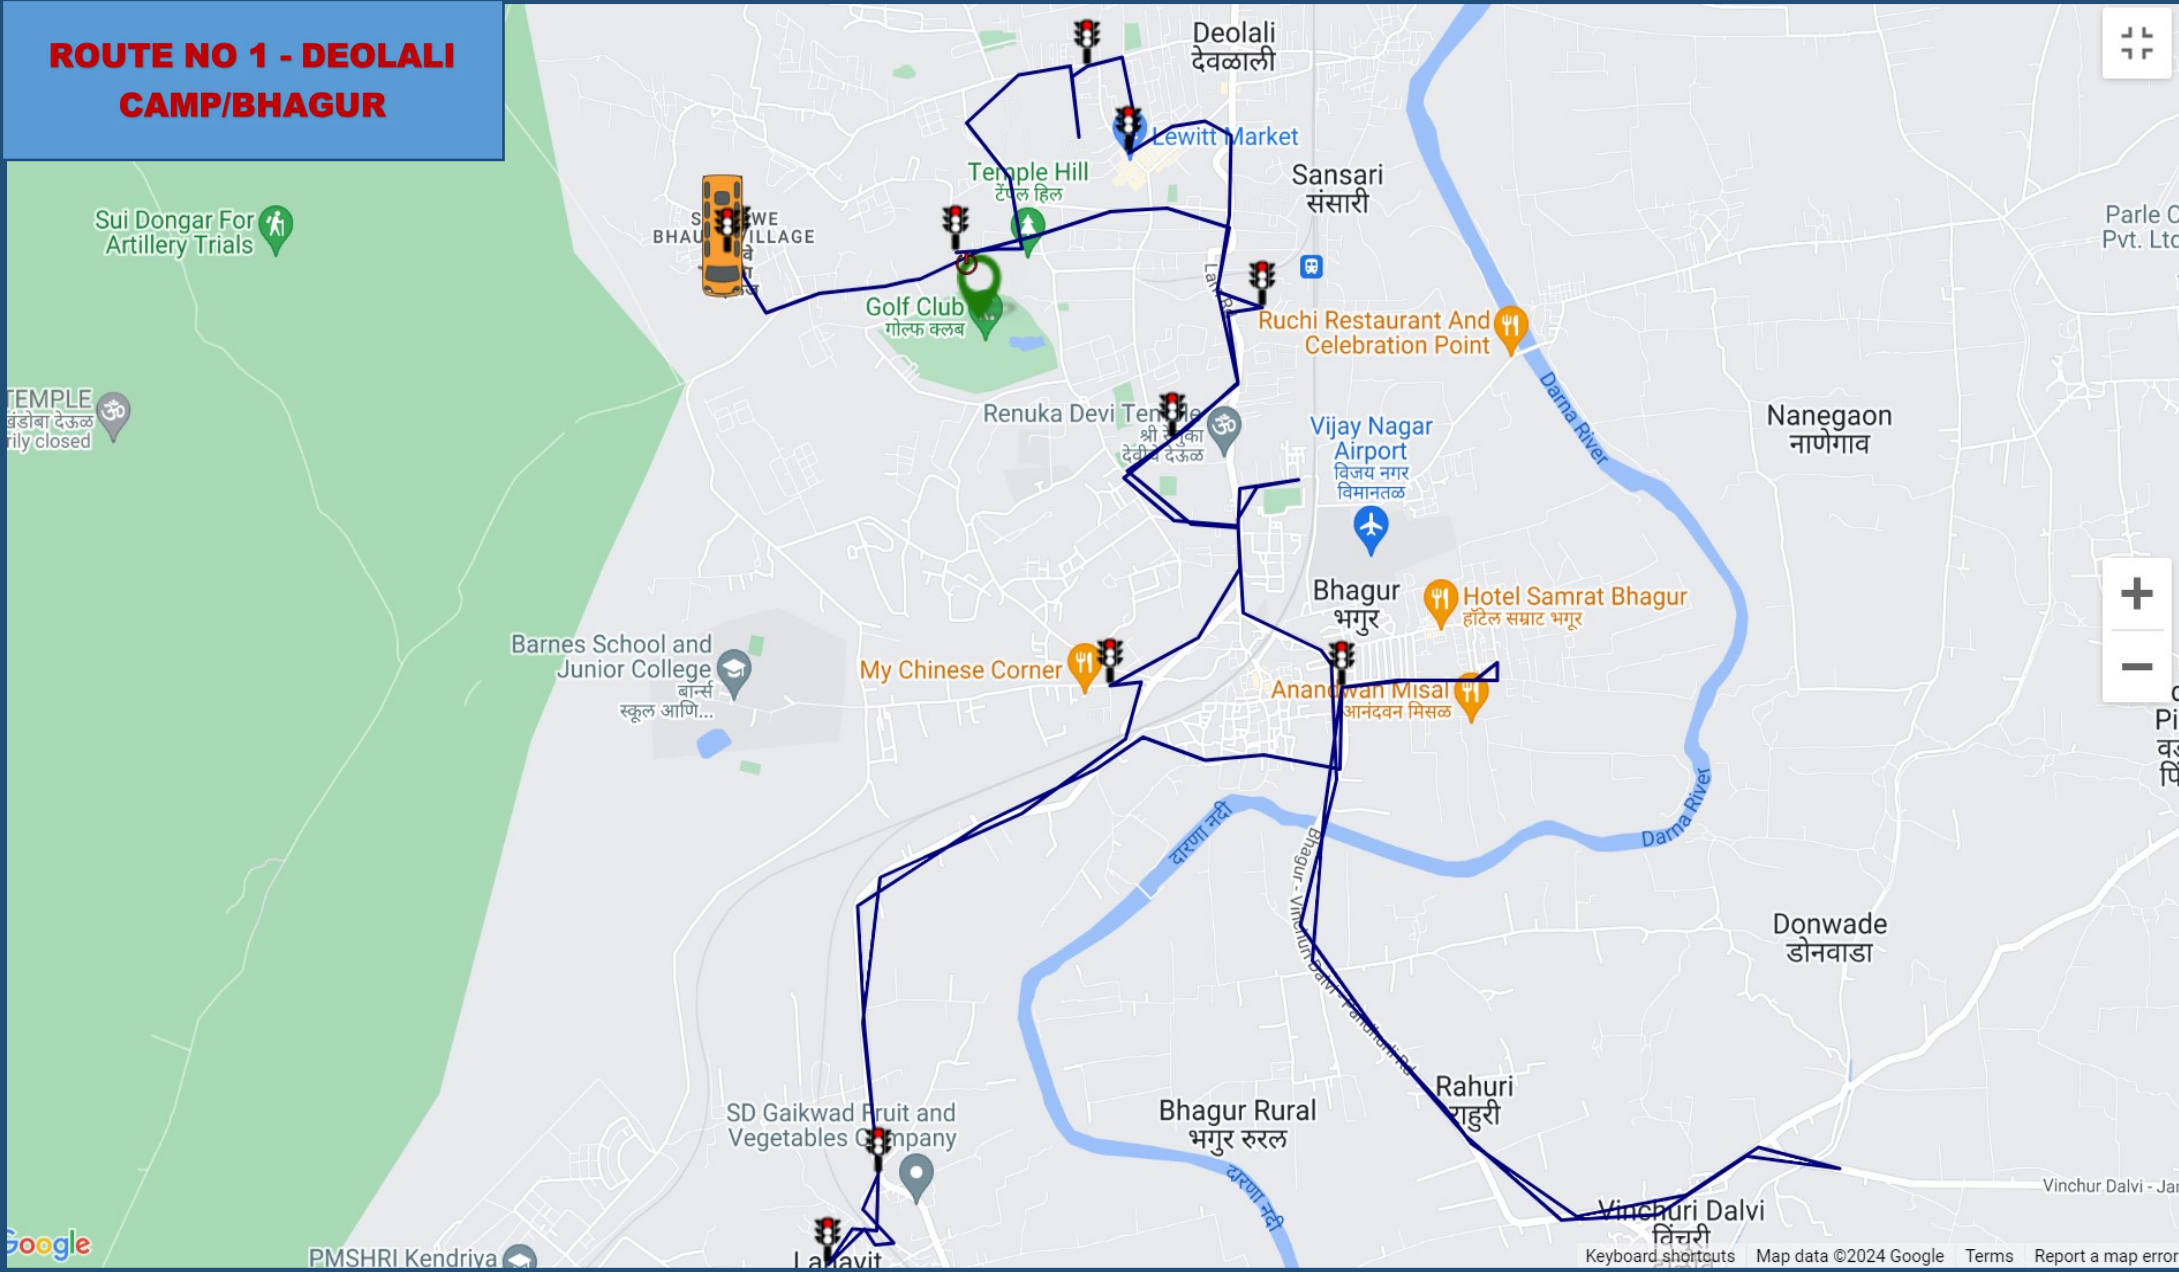

PODAR INTERNATIONAL SCHOOL, DEOLALI TRANSPORT ROUTE

ROUTE NO 1 - DEOLALI CAMP/BHAGUR

**ROUTE NO 2 - ARTILLERY
CENTRE / SCHOOL OF
ARTILLERY**

Shell Petrol Pump

PATHARDI PHATA
पाथर्डी
फाटा

Artillery Museum
तोफखाना विभाग
संग्रहालय

Deolali
देवळाली

Sansari
संसारि

Gaulane
गुलने

Sui Dongar For
Artillery Trials

KHANDOBA TEMPLE
खंडोबा देऊळ
Temporarily closed

**ROUTE NO 3 - JAIL ROAD /
NASHIK ROAD**

**ROUTE NO 4 -
JAI BHAWANI ROAD /
NASHIK ROAD**

**ROUTE NO 5 -
SINNAR PHATA /
SAMANGAON /
NASHIK ROAD**