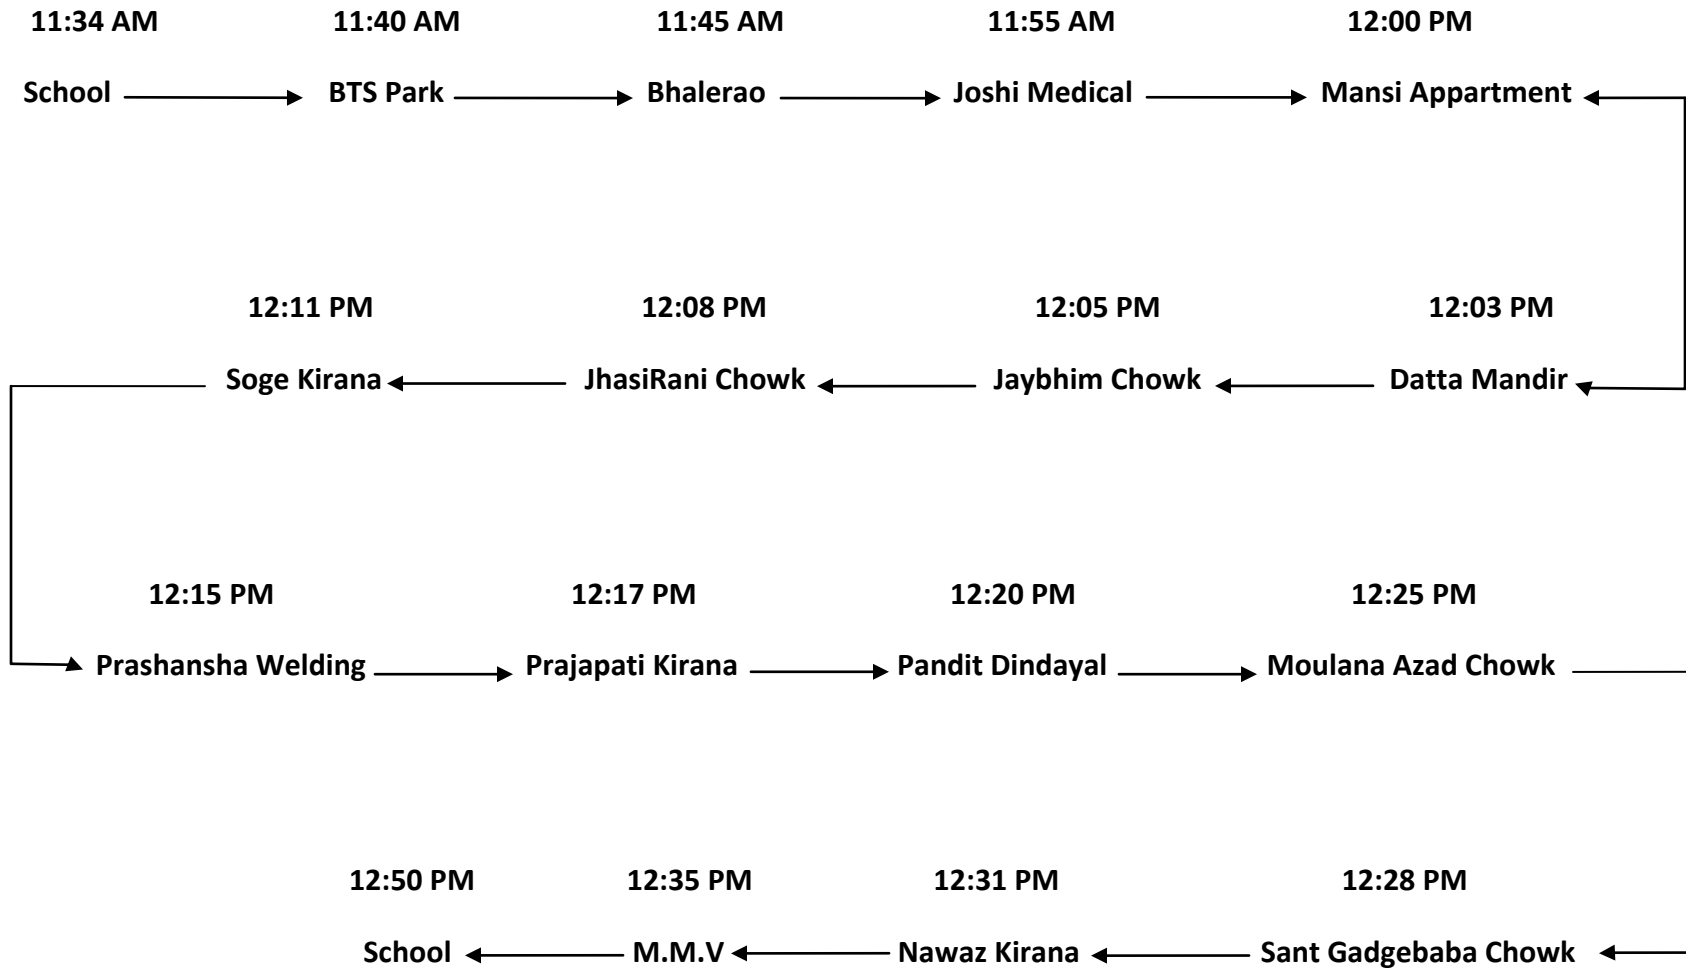

Podar International School, Ballarpur

Bus Route - P3 (Drop Time-PREP)