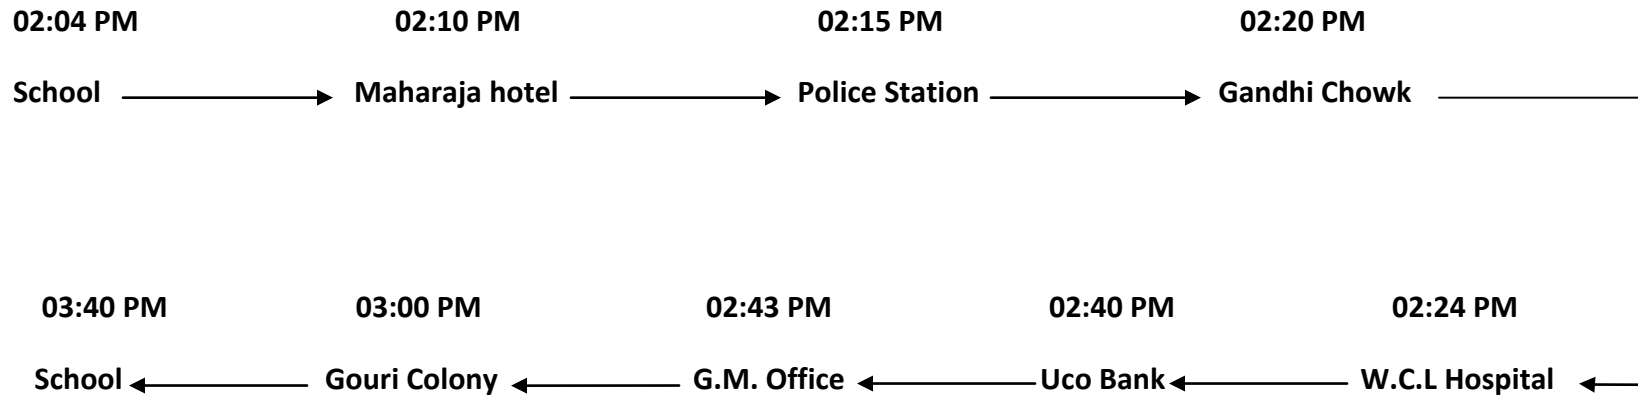

Bus Route – P2 (Drop Time-PIS)

Podar International School, Ballarpur

Bus Route – P2 (Drop Time-PREP)

Podar International School, Ballarpur

Bus Route – P1 (Pick Up Time)

Podar International School, Ballarpur

Bus Route – P1 (Drop Time-PIS)

Podar International School, Ballarpur

Bus Route – P1 (Drop Time-PREP)