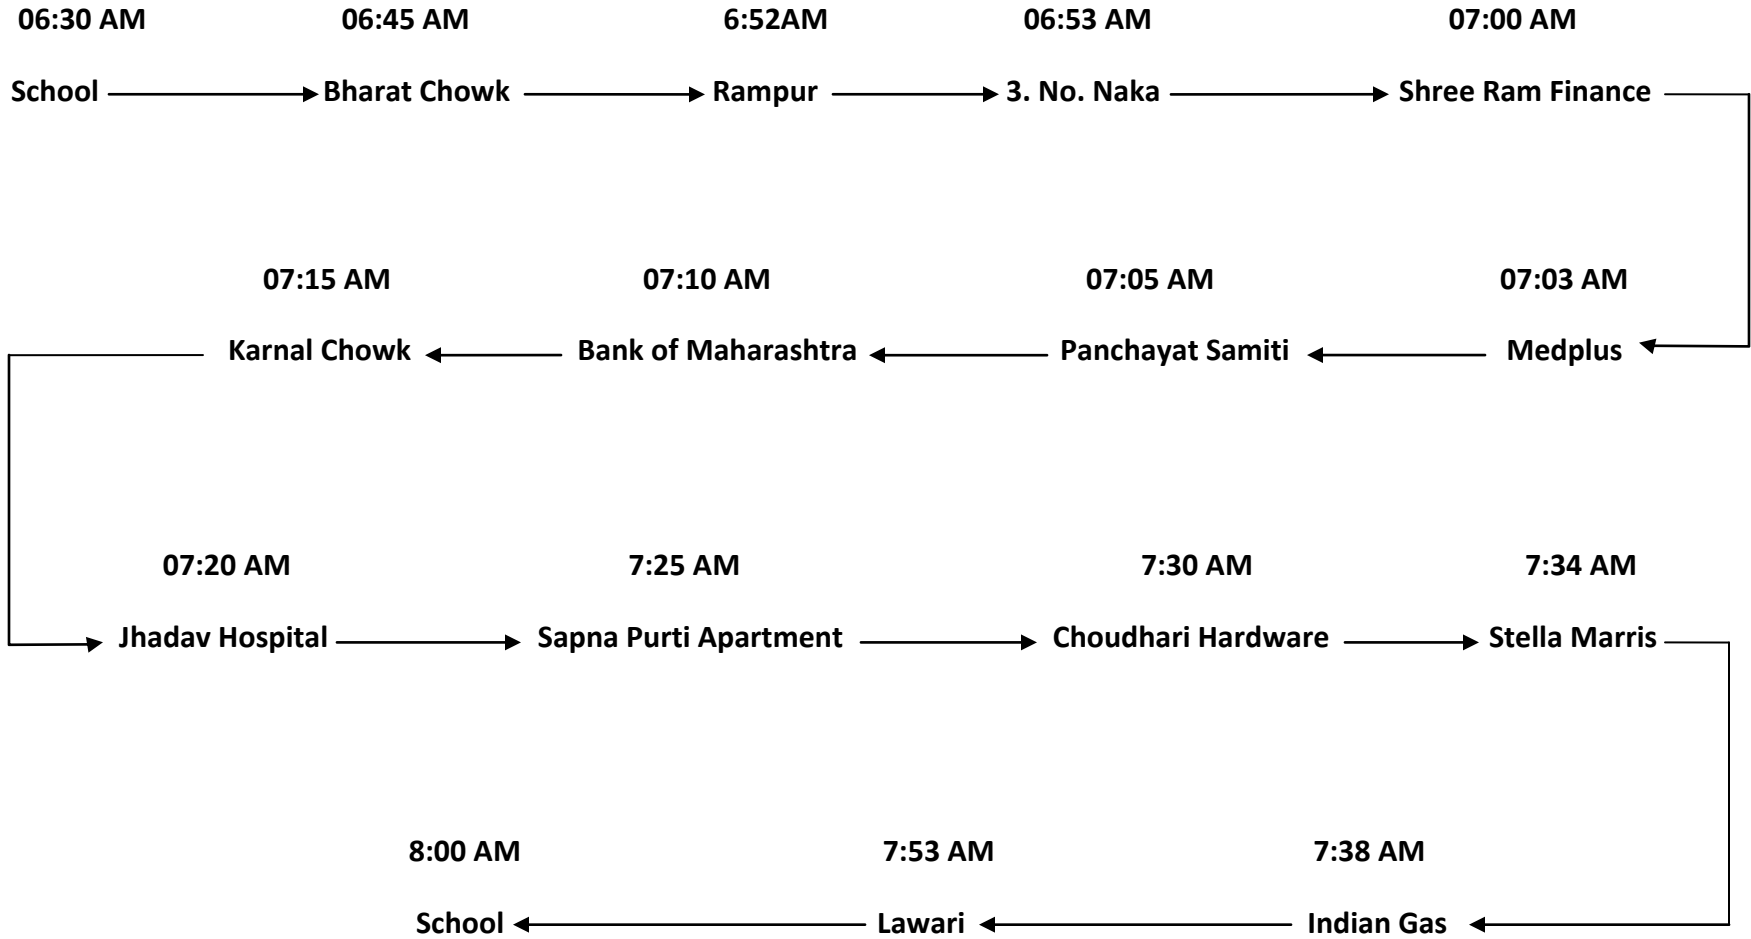

06:58 AM 06:56 AM 06:46 AM 06:42 AM 06:40 AM
Moulana Azad Chowk ← Yadav Dairy ← Pandit Dindayal ← Prajapati Kirana ← Prashansha Welding

07:01 AM 07:03 AM 07:10 AM 07:12 AM 07:15 AM
Sitabai Chowk → Sant Gadgebaba Chowk → Nawaz Kirana → M.M.V → Bhagat Clinic

07:49 AM 07:44 AM 07:39 AM 07:35 AM 07:30 AM 07:27 AM 07:22 AM
School ← Balaji School ← Waghmare Hospital ← G.N.P.S ← Joshi Medical ← Gungrudkar Hospital ← Railway Chowk

Podar International School, Ballarpur

Bus Route - P3 (Drop Time-PIS)

Podar International School, Ballarpur

Bus Route - P3 (Drop Time-PREP)

Podar International School, Ballarpur

Bus Route - P2 (Pick Up Time)

Podar International School, Ballarpur