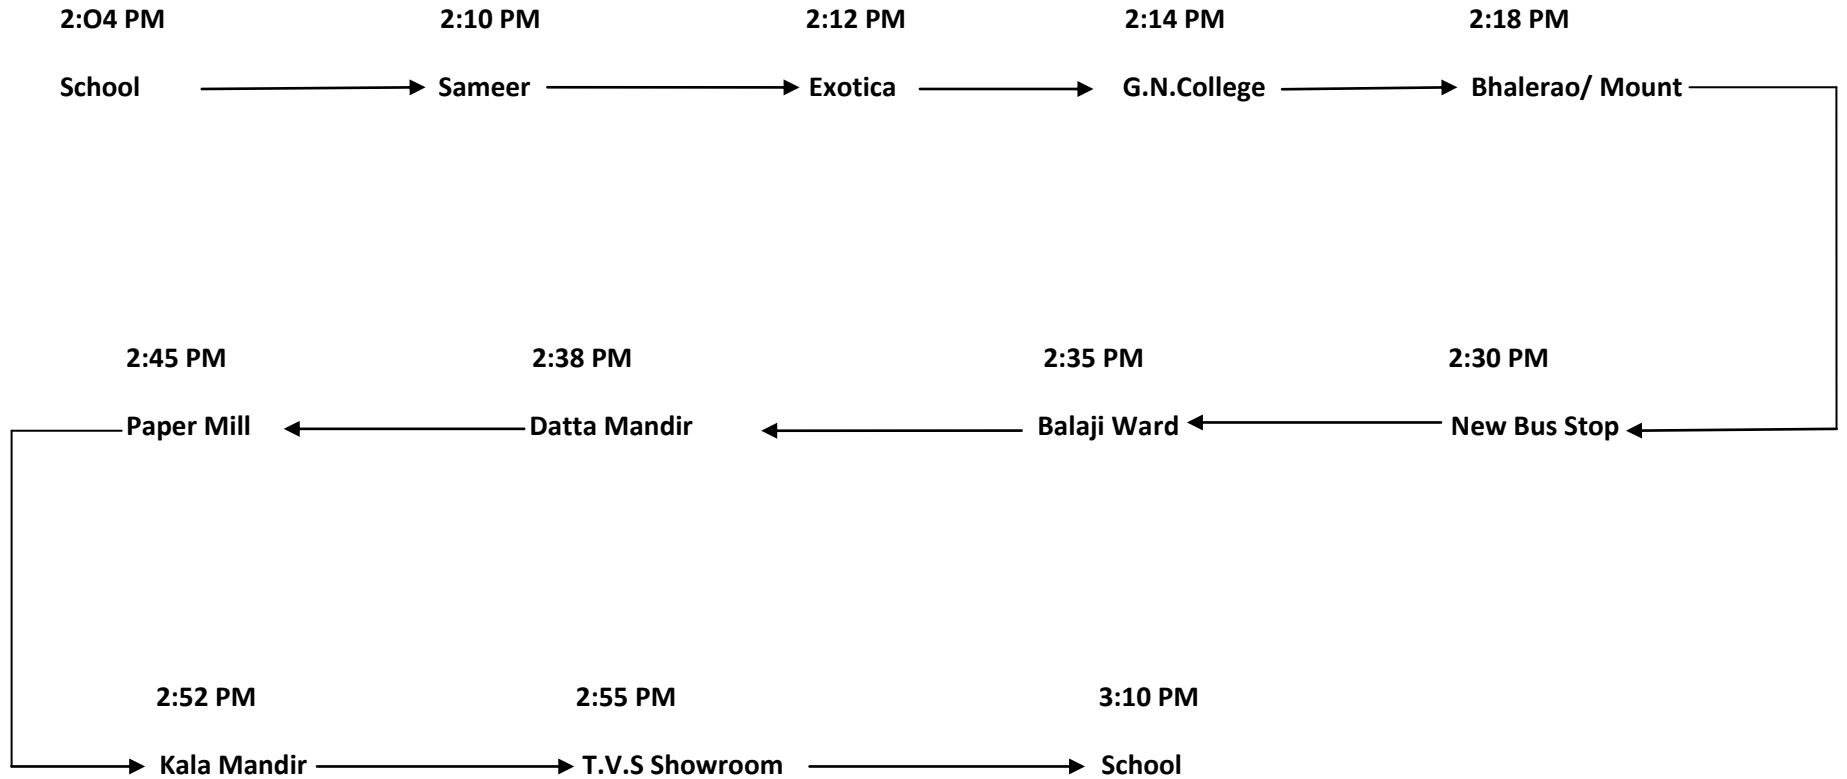

Podar International School, Ballarpur

Bus Route – P4 (Pick Up Time)

Podar International School, Ballarpur

Bus Route – P4 (Drop Time-PIS)

Podar International School, Ballarpur

Bus Route - P3 (Pick Up Time)

06:30 AM 06:40 AM 06:36 AM 06:38 AM
School → BTS Park → Soge Kirana → Ansaree Saree Centre

06:58 AM 06:56 AM 06:46 AM 06:42 AM 06:40 AM
Moulana Azad Chowk ← Yadav Dairy ← Pandit Dindayal ← Prajapati Kirana ← Prashansha Welding

07:01 AM 07:03 AM 07:10 AM 07:12 AM 07:15 AM
Sitabai Chowk → Sant Gadgebaba Chowk → Nawaz Kirana → M.M.V → Bhagat Clinic

07:49 AM 07:44 AM 07:39 AM 07:35 AM 07:30 AM 07:27 AM 07:22 AM
School ← Balaji School ← Waghmare Hospital ← G.N.P.S ← Joshi Medical ← Gungrudkar Hospital ← Railway Chowk

Podar International School, Ballarpur

Bus Route – P1 (Drop Time-PIS)

Podar International School, Ballarpur

Bus Route – P1 (Drop Time-PREP)