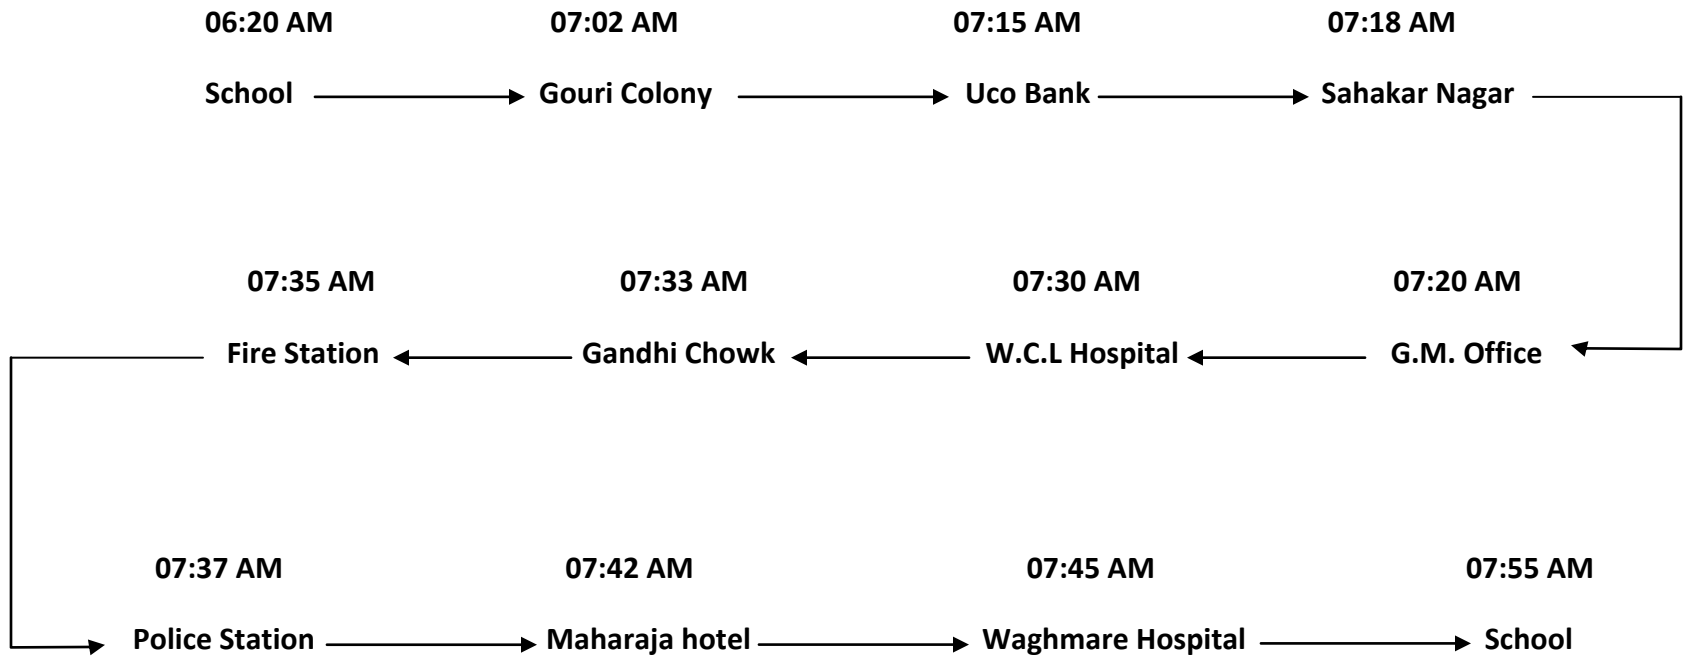

07:49 AM 07:44 AM 07:39 AM 07:35 AM 07:30 AM 07:27 AM 07:22 AM
School ← Balaji School ← Waghmare Hospital ← G.N.P.S ← Joshi Medical ← Gungrudkar Hospital ← Railway Chowk

Podar International School, Ballarpur

Bus Route – P2 (Drop Time-PIS)

Podar International School, Ballarpur

Bus Route – P2 (Drop Time-PREP)

Podar International School, Ballarpur

Bus Route – P1 (Pick Up Time)

Podar International School, Ballarpur

Bus Route – P1 (Drop Time-PIS)

Podar International School, Ballarpur

Bus Route – P1 (Drop Time-PREP)