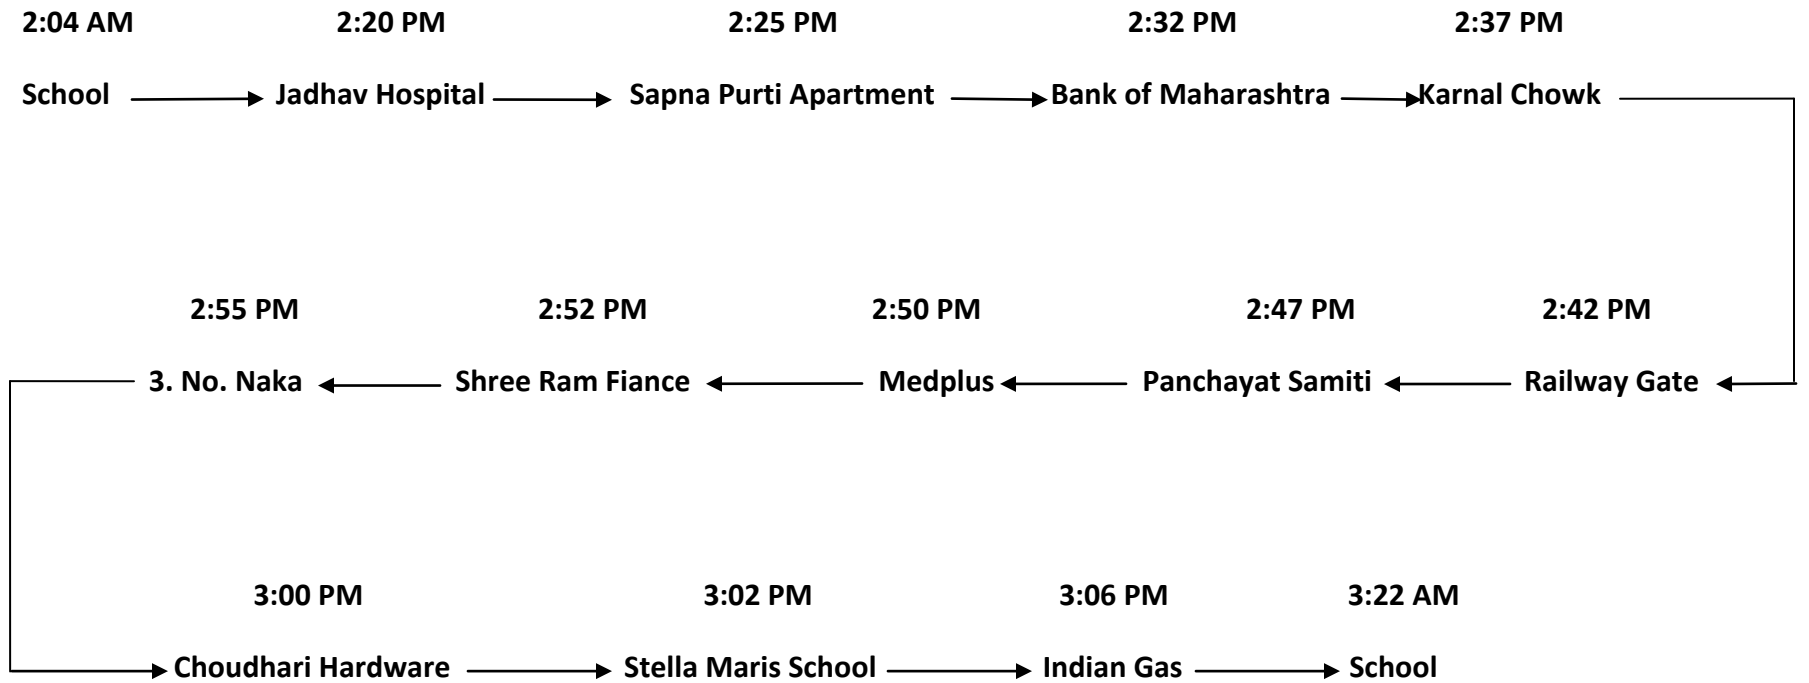

06:58 AM 06:56 AM 06:46 AM 06:42 AM 06:40 AM
Moulana Azad Chowk ← Yadav Dairy ← Pandit Dindayal ← Prajapati Kirana ← Prashansha Welding

07:01 AM 07:03 AM 07:10 AM 07:12 AM 07:15 AM
Sitabai Chowk → Sant Gadgebaba Chowk → Nawaz Kirana → M.M.V → Bhagat Clinic

07:49 AM 07:44 AM 07:39 AM 07:35 AM 07:30 AM 07:27 AM 07:22 AM
School ← Balaji School ← Waghmare Hospital ← G.N.P.S ← Joshi Medical ← Gungrudkar Hospital ← Railway Chowk

Podar International School, Ballarpur

Bus Route - P3 (Drop Time-PIS)

Podar International School, Ballarpur

Bus Route - P3 (Drop Time-PREP)

Podar International School, Ballarpur

Bus Route - P2 (Pick Up Time)

Podar International School, Ballarpur

Bus Route – P2 (Drop Time-PIS)

Podar International School, Ballarpur

Bus Route – P2 (Drop Time-PREP)

Podar International School, Ballarpur

Bus Route – P1 (Pick Up Time)

Podar International School, Ballarpur