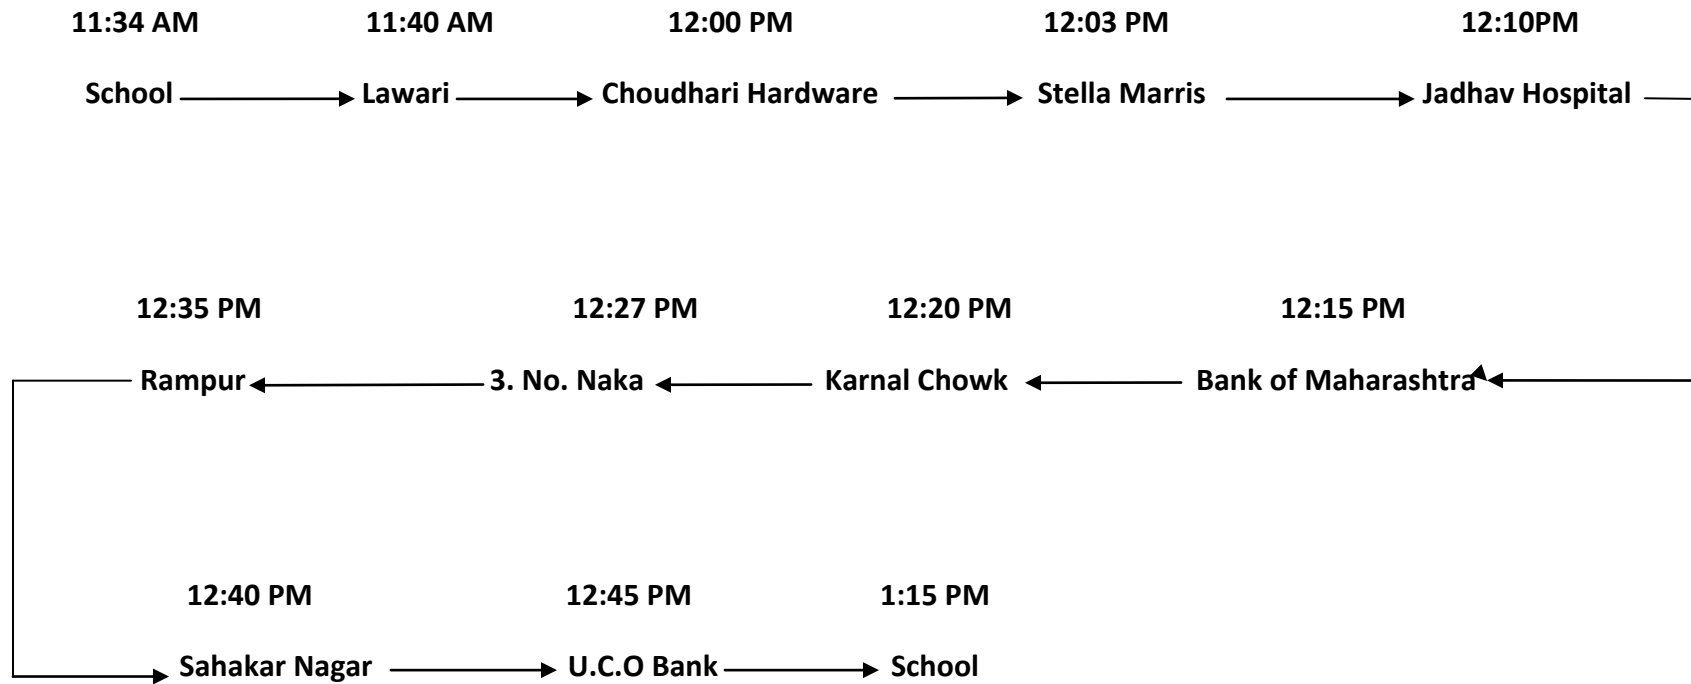

06:58 AM 06:56 AM 06:46 AM 06:42 AM 06:40 AM
Moulana Azad Chowk ← Yadav Dairy ← Pandit Dindayal ← Prajapati Kirana ← Prashansha Welding

07:01 AM 07:03 AM 07:10 AM 07:12 AM 07:15 AM
Sitabai Chowk → Sant Gadgebaba Chowk → Nawaz Kirana → M.M.V → Bhagat Clinic

07:49 AM 07:44 AM 07:39 AM 07:35 AM 07:30 AM 07:27 AM 07:22 AM
School ← Balaji School ← Waghmare Hospital ← G.N.P.S ← Joshi Medical ← Gungrudkar Hospital ← Railway Chowk

Podar International School, Ballarpur

Bus Route - P3 (Drop Time-PIS)

Podar International School, Ballarpur

Bus Route - P3 (Drop Time-PREP)

Podar International School, Ballarpur

Bus Route - P2 (Pick Up Time)

Podar International School, Ballarpur

Bus Route – P2 (Drop Time-PIS)

Podar International School, Ballarpur

Bus Route – P2 (Drop Time-PREP)

Podar International School, Ballarpur

Bus Route – P1 (Pick Up Time)

Podar International School, Ballarpur