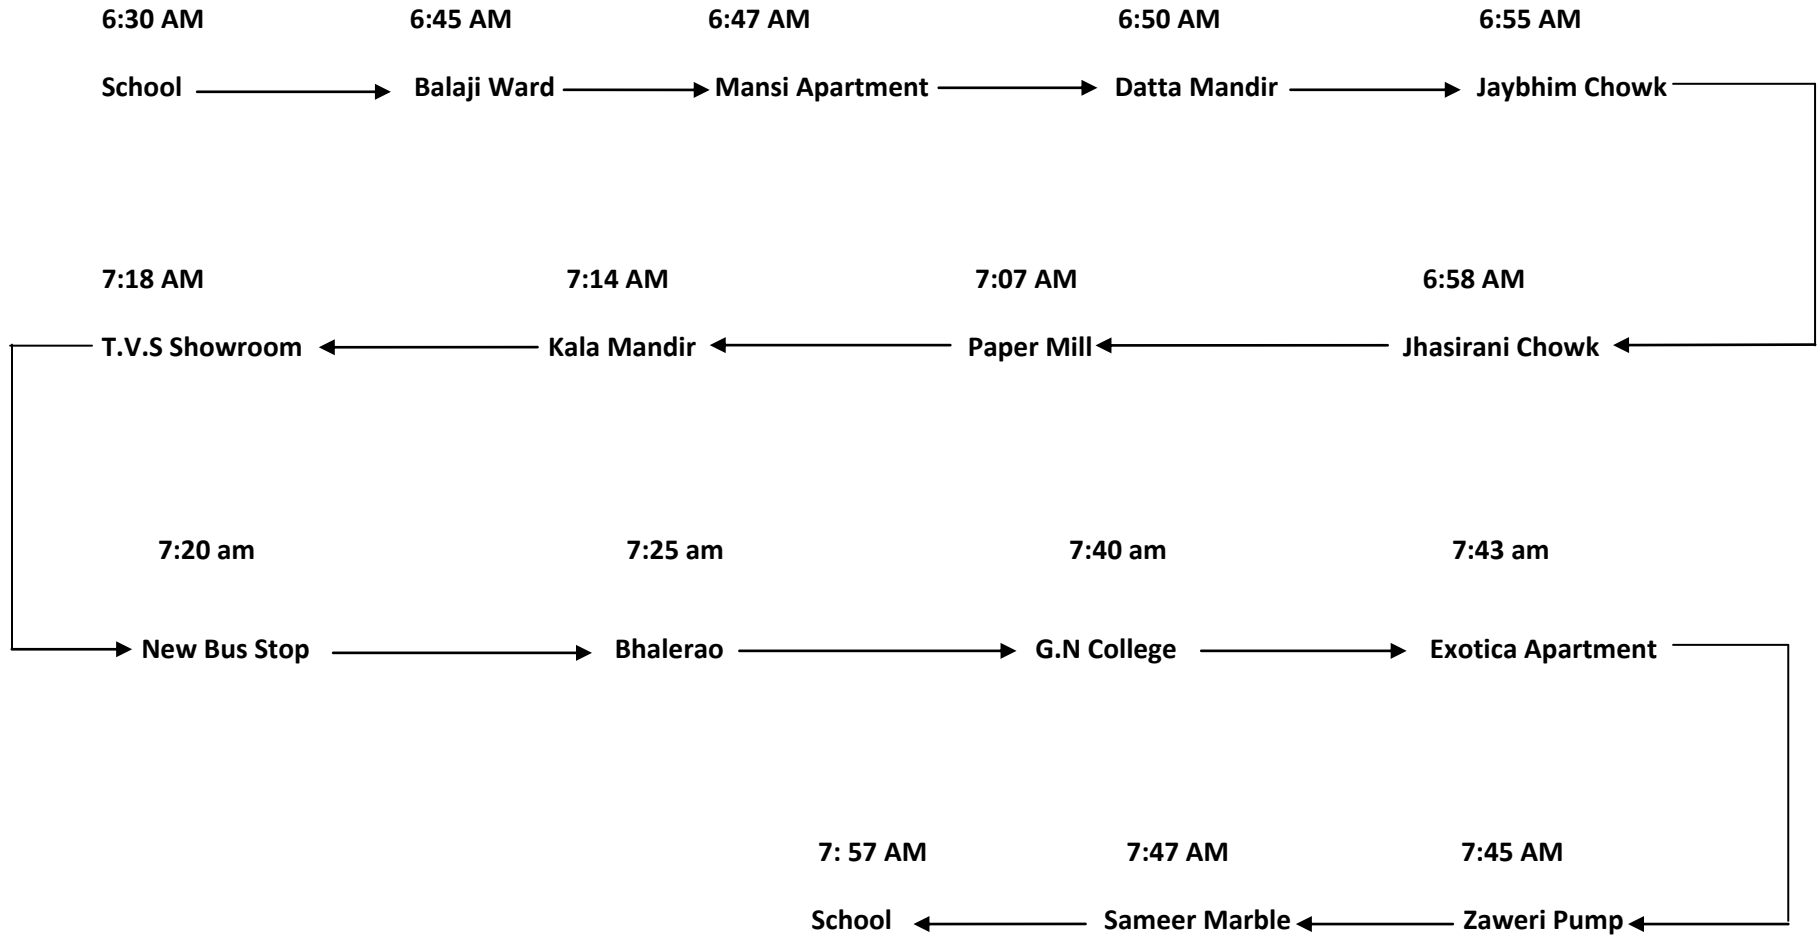

Podar International School, Ballarpur

Bus Route – P4 (Pick Up Time)

Podar International School, Ballarpur

Bus Route – P4 (Drop Time-PIS)

Podar International School, Ballarpur

Bus Route - P3 (Pick Up Time)

06:30 AM 06:40 AM 06:36 AM 06:38 AM
School → BTS Park → Soge Kirana → Ansaree Saree Centre

06:58 AM 06:56 AM 06:46 AM 06:42 AM 06:40 AM
Moulana Azad Chowk ← Yadav Dairy ← Pandit Dindayal ← Prajapati Kirana ← Prashansha Welding

07:01 AM 07:03 AM 07:10 AM 07:12 AM 07:15 AM
Sitabai Chowk → Sant Gadgebaba Chowk → Nawaz Kirana → M.M.V → Bhagat Clinic

07:49 AM 07:44 AM 07:39 AM 07:35 AM 07:30 AM 07:27 AM 07:22 AM
School ← Balaji School ← Waghmare Hospital ← G.N.P.S ← Joshi Medical ← Gungrudkar Hospital ← Railway Chowk

Podar International School, Ballarpur

Bus Route – P1 (Drop Time-PIS)

Podar International School, Ballarpur

Bus Route – P1 (Drop Time-PREP)