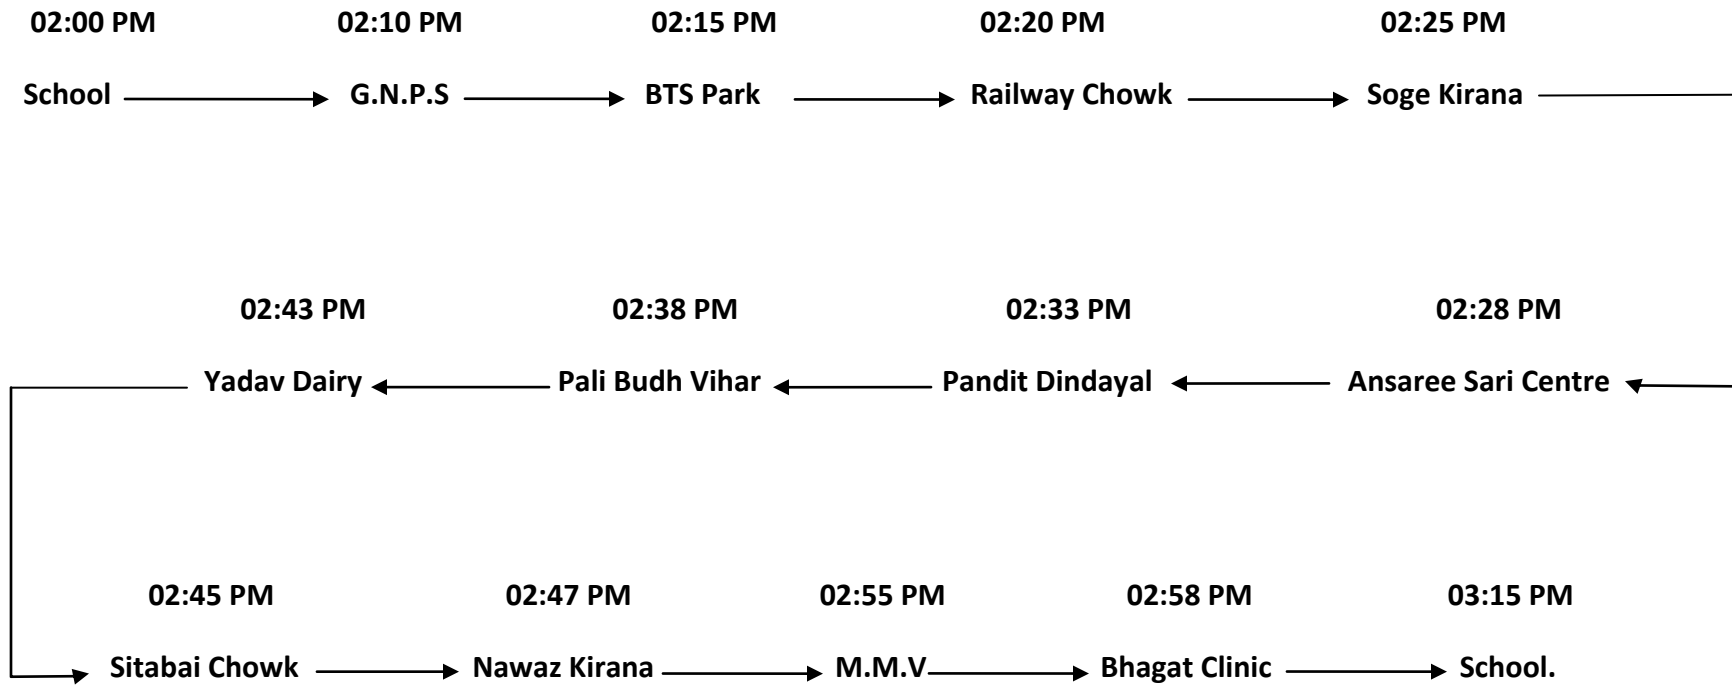

Podar International School, Ballarpur

Bus Route - P3 (Drop Time-PIS)