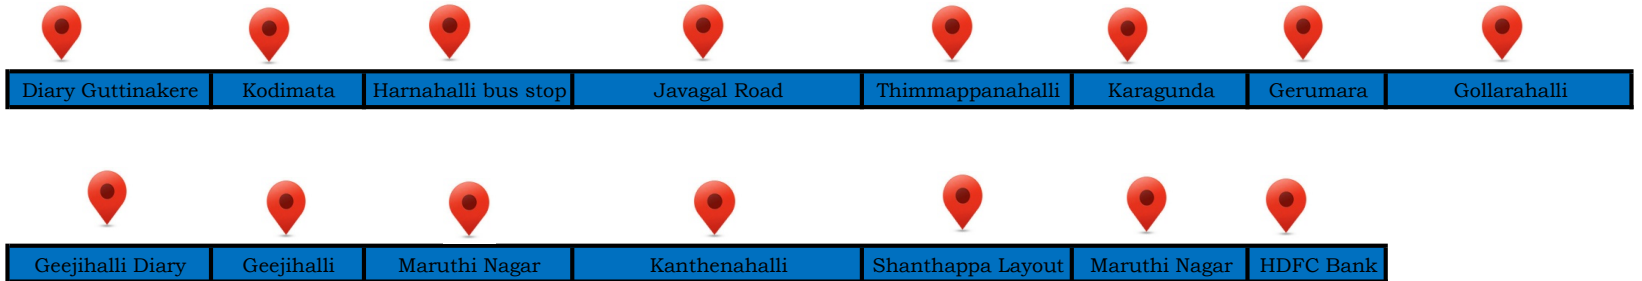

PODAR INTERNATIONAL SCHOOL, ARSIKERE

PODAR PREP, ARSIKERE

School Bus Route Chart

Route - 1 T-Kodihalli, Arsikere Town

Route - 2 Guttinakere - Harnahalli

Route - 3 Banavara