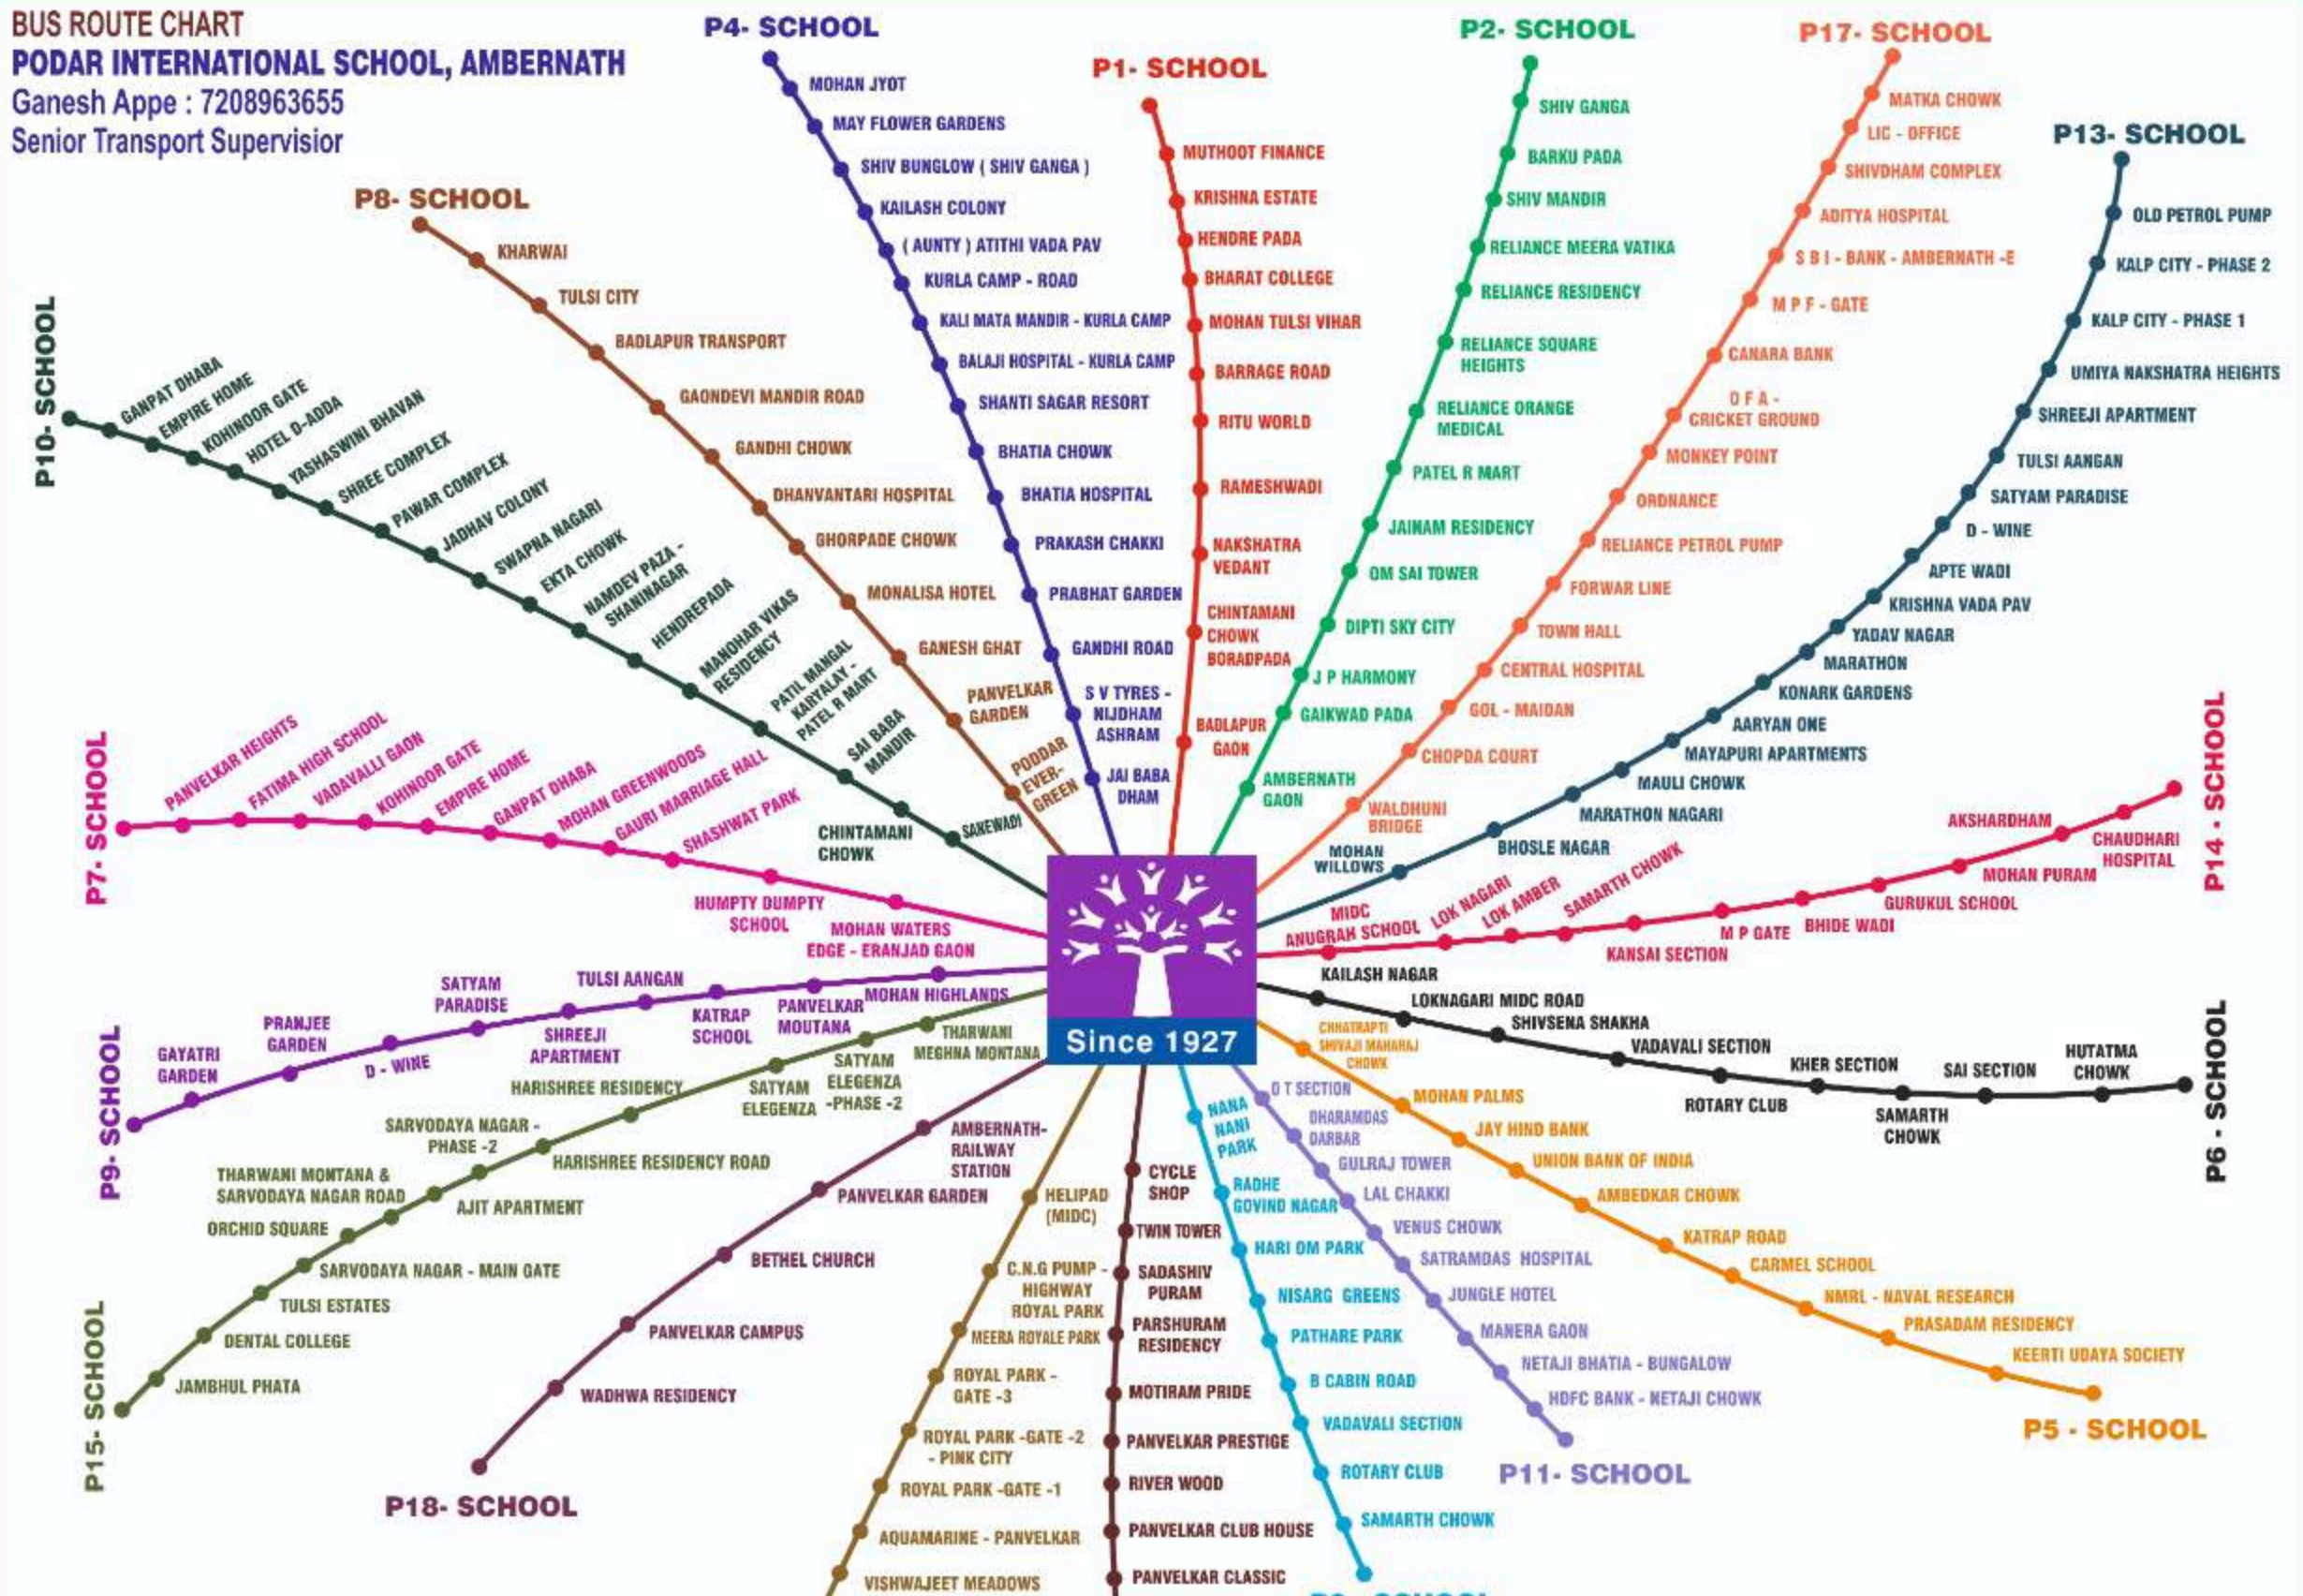

BUS ROUTE CHART
PODAR INTERNATIONAL SCHOOL, AMBERNATH
 Ganesh Appe : 7208963655
 Senior Transport Supervisor

- Route No. : P-1 - Badlapur Gaon - Badlapur-W1
- Route No. : P-2 - Pale Gaon
- Route No. : P-3 - Nisarg Greens
- Route No. : P-4 - Ulhasnagar 3 & 4
- Route No. : P-5 - Chhatrapati Shivaji Maharaj Chowk - Badlapur -E-1
- Route No. : P-6 - Kailash Nagar
- Route No. : P-7 - Mohan Waters Edge - Eranjad Gaon - Badlapur -W-2
- Route No. : P-8 - Poddar Evergreen - Kharwai Badlapur - E- 2
- Route No. : P-9 - Mohan Highlands - Badlapur -E-3
- Route No. : P-10 - Sane Wadi - Badlapur W-3
- Route No. : P-11 - Ulhasnagar - O T Section -3
- Route No. : P-12 - Green City
- Route No. : P-13 - Shirgaon : Badlapur E-4
- Route No. : P-14 - Mohan Puram
- Route No. : P-15 - Sarvodaya Nagar
- Route No. : P-16 - Royal Park
- Route No. : P-17 - Waldhuni Bridge - Ulhasnagar, Ordnance & Ambernath
- Route No. : P-18 - Wadhwa & Panvelkar Campus